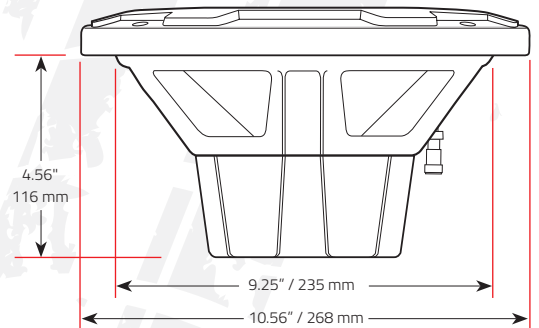

BOSS[®]
AUDIO SYSTEMS
Powersports

MRGB10W

10" (254 mm) MARINE 4 Ω SUBWOOFER
FEATURING MULTICOLOR ILLUMINATION OPTIONS

MRGB10W
800 WATTS MAX POWER

10
INCH

FEATURES

- Rubber Surround
- Polypropylene Cone
- Composite Basket
- High Temperature Voice Coil
- Custom Grille
- Multicolor RGB Illumination

FEATURES 20 MULTICOLOR ILLUMINATION OPTIONS

SPECIFICATIONS	POWER HANDLING (MAX)	IMPEDANCE	FREQUENCY RESPONSE (Fs)	Qts	Qes	Qms	EQUIVALENT COMPLIANCE (Vas)	SENSITIVITY @ 1W / 1m	MOUNTING DEPTH
MRGB10W	800 W	4 Ω	43 Hz	0.390	0.44	3.59	1.130 ft ³	87 dB	4.13" (105 mm)