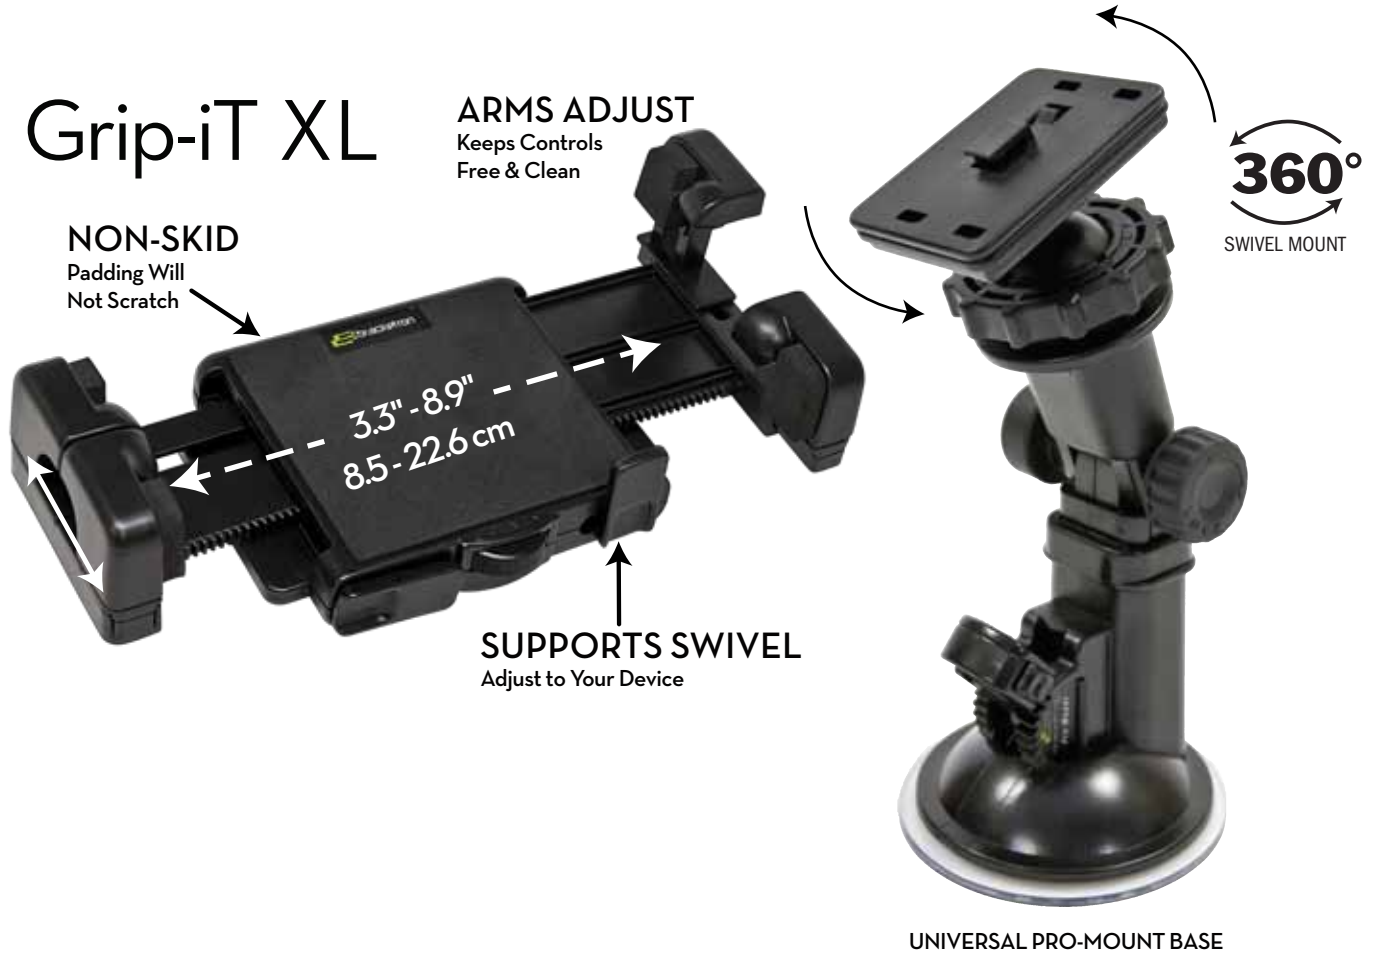

The portable mount installs easily on your windshield and features height and angle adjustability as well as 360° rotation for optimal viewing.

WORKS GREAT WITH

- Rand McNally TND 720
- Cobra 7750 Pro Driver
- Garmin 760 LMT

FEATURES

- Grip-iT XL arms adjust horizontally from 3.25" - 8.9" wide
- Side arms adjust up or down to allow easy access to device button or controls
- Heavy-duty, low vibration mount fits devices over 7" in screen size
- Quick lock & release suction cup
- One (1) year limited warranty

SCAN FOR FULL COMPATIBILITY LIST

MODEL NO: BT1-514-1

Pro-Mount XL™

GPS BIG RIG MOUNTING HARDWARE

COMPATIBLE WITH MOST 7" GPS.

The included Grip-iT XL holder can be expanded to 8.5" wide, accommodating most oversized portable devices without blocking the device controls. The Pro-Mount's swivel head allows the Grip-iT XL to work in both the vertical and horizontal positions for greater versatility.

PRODUCT SPECIFICATIONS

- MODEL NO: BT1-514-1
- PRODUCT DESCRIPTION: Pro-Mount XL
- UPC NUMBER: 874688005141
- MASTER PACK DIMENSIONS: 25.83 x 14.25" x 14.37"
- MASTER PACK: 20/pc
- MASTER WEIGHT: 24.83 lbs
- INNER PACK DIMENSIONS: 13.66" x 12.52" x 6.5"
- INNER PACK: 5/pc
- INNER WEIGHT: 5.69 lbs
- INDIVIDUAL PACKAGED DIMENSIONS: 5.98" x 3.94" x 12.01"
- INDIVIDUAL PACKAGED WEIGHT: .9585 lbs