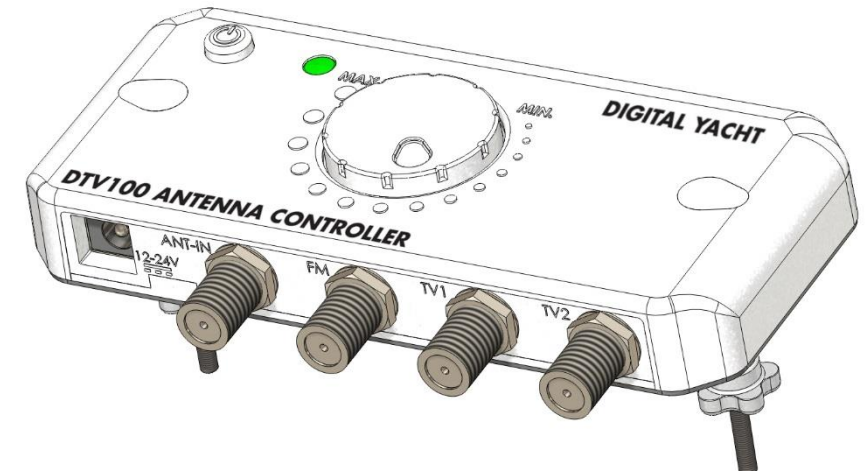

“Digital terrestrial TV (even in HD) can now be received while afloat with a new TV antenna from Digital Yacht. Called the DTV100, it features a highly sensitive omni-directional design and hi gain (-7 to 29dB amplifier) to pick up even the weakest of signals. It can also feed a FM stereo. Start enjoying a few home luxuries on board today.”

“The slick DTV100 TV antenna picks up national free to view HD TV signals and allows a range of popular channels to be viewed on board thanks to its sensitive omni-directional design”

Easy Installation

Cabin Controller

Standard – 1 x TV and 1 x FM outlet
Option – 2 x TV and 1 x FM outlet

- Supplied with 10m/33ft RG6 coax cable assembly from antenna to controller
- Antenna supplied with pole adaptor and 1" threaded adaptor for standard 1" x 14 TPI mounts
- Rear stud or front panel screw mount
- 12/24V operation (Typically 20-60mA)
- Standard F connectors

Specifications

DTV100 Specifications	
Physical	IP68 ABS enclosure. 280mm diameter (200mm high). Mounting for pole or 1" x 14 TPI standard mounts Dual outputs 1 x DTV & 1 x FM
Power	12/24V – typical current consumption 25-60mA
Gain	Adjustable amplifier with -7dB to + 29dB gain. Suitable for horizontal and vertical polarisation
Frequency range	FM 88-108MHZ DTV 440-870 MHZ
Supplied with	Antenna with 10m RG6 coax cable (75ohm extendable) Below deck amplifier with F connector sockets, DC power input cable and
Part Number	ZDIGDTV100 UPC 081159830427
Optional accessories	ZDIGDTVDA - DTV100 Dual TV Amplifier UPC 081159830441 A replacement amplifier with additional TV output for dual TV and FM radio installation