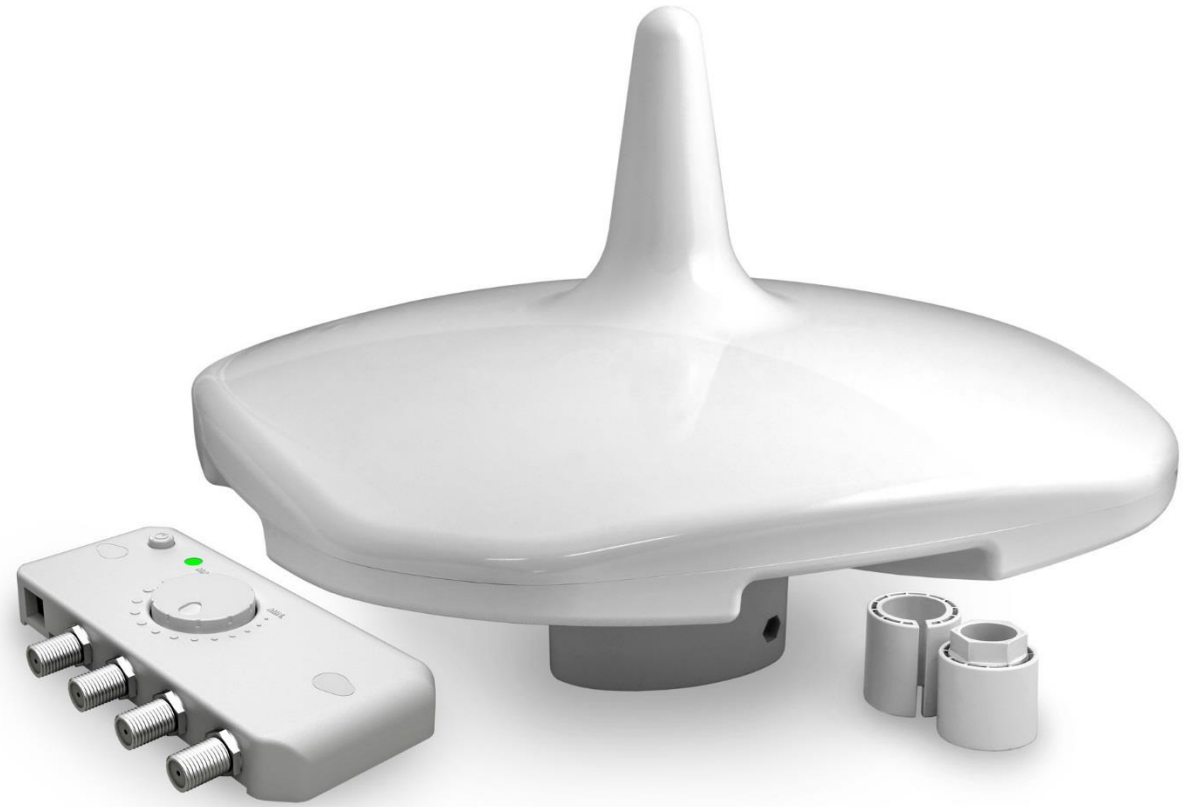

DTV100

Marine HD TV/FM Antenna

Trade Preview Pack

Part Number:	ZDIGDTV100
Price:	£125 EX VAT (US\$199.95/EUR180)
UPC:	081159830427
Availability:	June 2015

DTV100 Marine HDTV & FM Antenna

- Very high performance omni directional marine TV antenna
- Global reception capability of latest DVB/HDTV signals
- TV and FM radio outlet
- Below deck mounted amplifier with -7dB to +29dB gain
- Pole or standard 1" adaptor mounting capability
- Supplied with 10m coax
- Optional dual TV outlet amplifier
- Just 280mm diameter

“Exceptional performance for an omni-directional TV antenna”

DTV100 Key Features

Note TV not included

“The DTV100 - A high performance, omni-directional TV antenna providing a great signal for on board HD TV systems – start taking advantage of free HD digital TV entertainment today”

“Digital terrestrial TV (even in HD) can now be received while afloat with a new TV antenna from Digital Yacht. Called the DTV100, it features a highly sensitive omni-directional design and hi gain (-7 to 29dB amplifier) to pick up even the weakest of signals. It can also feed a FM stereo. Start enjoying a few home luxuries on board today.”

Designed For Easy Installation & Performance

Waterproof to IP68 and ultra tough UV resistant ABS casing

Antenna supports vertical and horizontal polarisation plus FM radio

Adaptors for antenna supplied to fit standard pole or 1" threaded mounts from 3rd parties