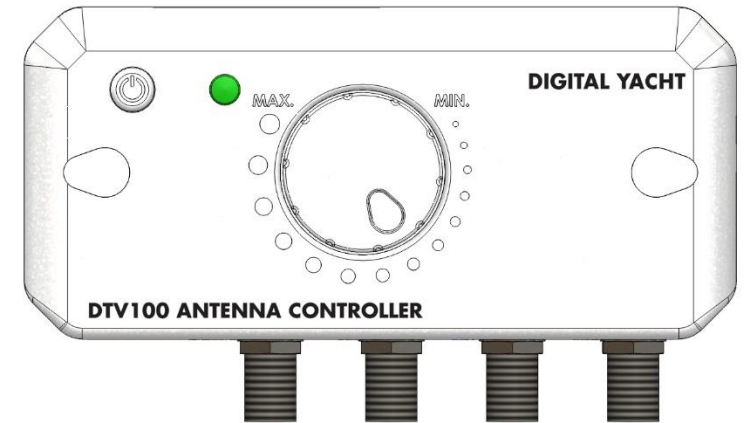

Cabin Controller

Standard – 1 x TV and 1 x FM outlet
Option – 2 x TV and 1 x FM outlet

- Supplied with 10m/33ft RG6 coax cable assembly from antenna to controller
- Antenna supplied with pole adaptor and 1" threaded adaptor for standard 1" x 14 TPI mounts
- Rear stud or front panel screw mount
- 12/24V operation (Typically 20-60mA)
- Standard F connectors

Designed For Easy Installation & Performance

Waterproof to IP68 and ultra tough UV resistant ABS casing

Antenna supports vertical and horizontal polarisation plus FM radio

Adaptors for antenna supplied to fit standard pole or 1" threaded mounts from 3rd parties

Single RG6 coax feed to below deck amplifier

Below deck amplifier and splitter provides -7 to 29dB gain adjustment. 12/24V

Optional amplifier provides 2nd TV output for multi cabin installation

Plus the best TV picture!

Specifications

DTV100 Specifications	
Physical	IP68 ABS enclosure. 280mm diameter (200mm high). Mounting for pole or 1" x 14 TPI standard mounts Dual outputs 1 x DTV & 1 x FM
Power	12/24V – typical current consumption 25-60mA
Gain	Adjustable amplifier with -7dB to + 29dB gain. Suitable for horizontal and vertical polarisation
Frequency range	FM 88-108MHZ DTV 440-870 MHZ
Supplied with	Antenna with 10m RG6 coax cable (75ohm extendable) Below deck amplifier with F connector sockets, DC power input cable and
Part Number	ZDIGDTV100 UPC 081159830427
Optional accessories	ZDIGDTVDA - DTV100 Dual TV Amplifier UPC 081159830441 A replacement amplifier with additional TV output for dual TV and FM radio installation