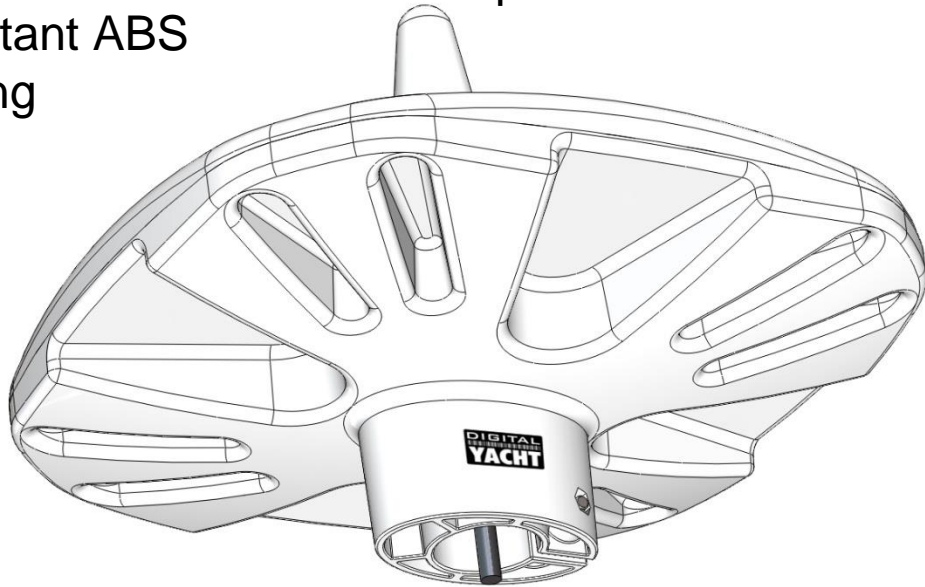

Cabin Controller

Standard – 1 x TV and 1 x FM outlet
Option – 2 x TV and 1 x FM outlet

- Supplied with 10m/33ft RG6 coax cable assembly from antenna to controller
- Antenna supplied with pole adaptor and 1" threaded adaptor for standard 1" x 14 TPI mounts
- Rear stud or front panel screw mount
- 12/24V operation (Typically 20-60mA)
- Standard F connectors

Designed For Easy Installation & Performance

Waterproof to IP68 and ultra tough UV resistant ABS casing

Antenna supports vertical and horizontal polarisation plus FM radio

Adaptors for antenna supplied to fit standard pole or 1" threaded mounts from 3rd parties

Single RG6 coax feed to below deck amplifier

Below deck amplifier and splitter provides -7 to 29dB gain adjustment. 12/24V

Optional amplifier provides 2nd TV output for multi cabin installation

Plus the best TV picture!

Specifications

DTV100 Specifications	
Physical	IP68 ABS enclosure. 280mm diameter (200mm high). Mounting for pole or 1" x 14 TPI standard mounts Dual outputs 1 x DTV & 1 x FM
Power	12/24V – typical current consumption 25-60mA
Gain	Adjustable amplifier with -7dB to + 29dB gain. Suitable for horizontal and vertical polarisation
Frequency range	FM 88-108MHZ DTV 440-870 MHZ
Supplied with	Antenna with 10m RG6 coax cable (75ohm extendable) Below deck amplifier with F connector sockets, DC power input cable and
Part Number	ZDIGDTV100 UPC 081159830427
Optional accessories	ZDIGDTVDA - DTV100 Dual TV Amplifier UPC 081159830441 A replacement amplifier with additional TV output for dual TV and FM radio installation