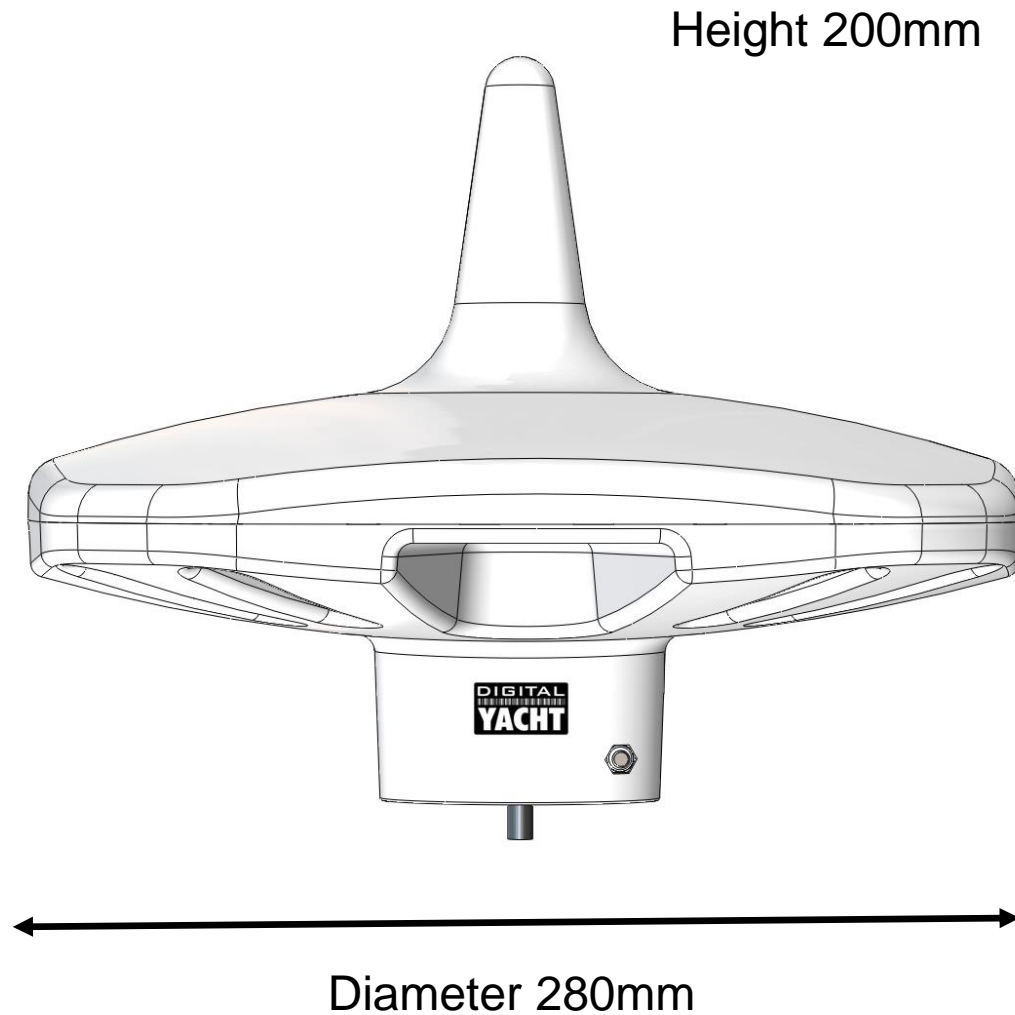

Easy Installation