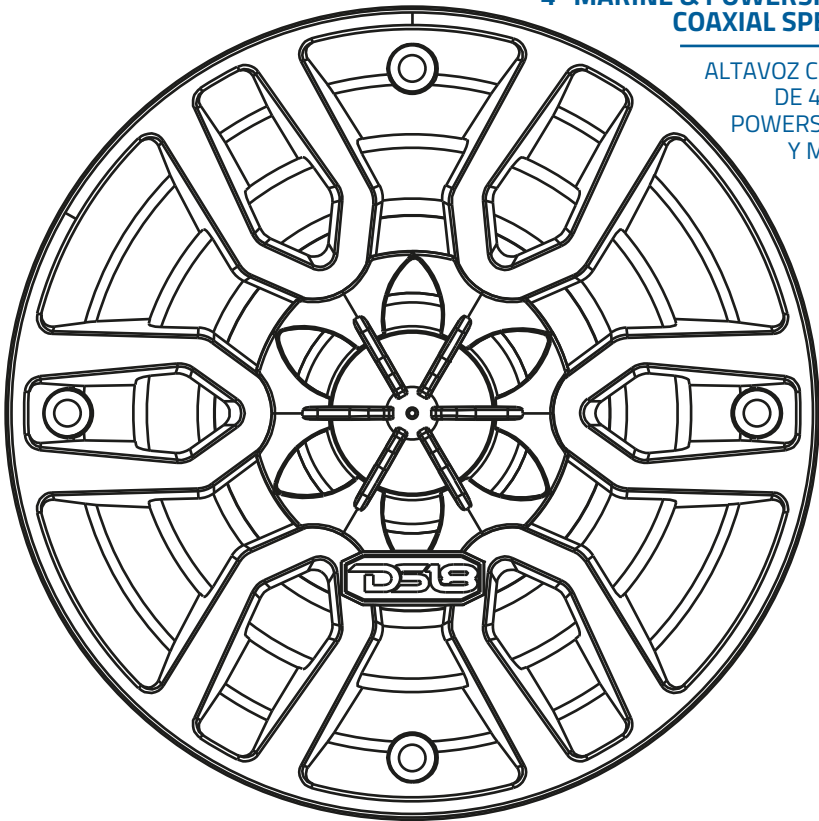

D518[®]

HYDRO

OWNER'S MANUAL
MANUAL DEL USUARIO

MP4

**4" MARINE & POWERSPORTS
COAXIAL SPEAKER**

ALTAVOZ COAXIAL
DE 4" PARA
POWERSPORTS
Y MARINO

#WELIKETLOUD

PACKAGING INCLUDES