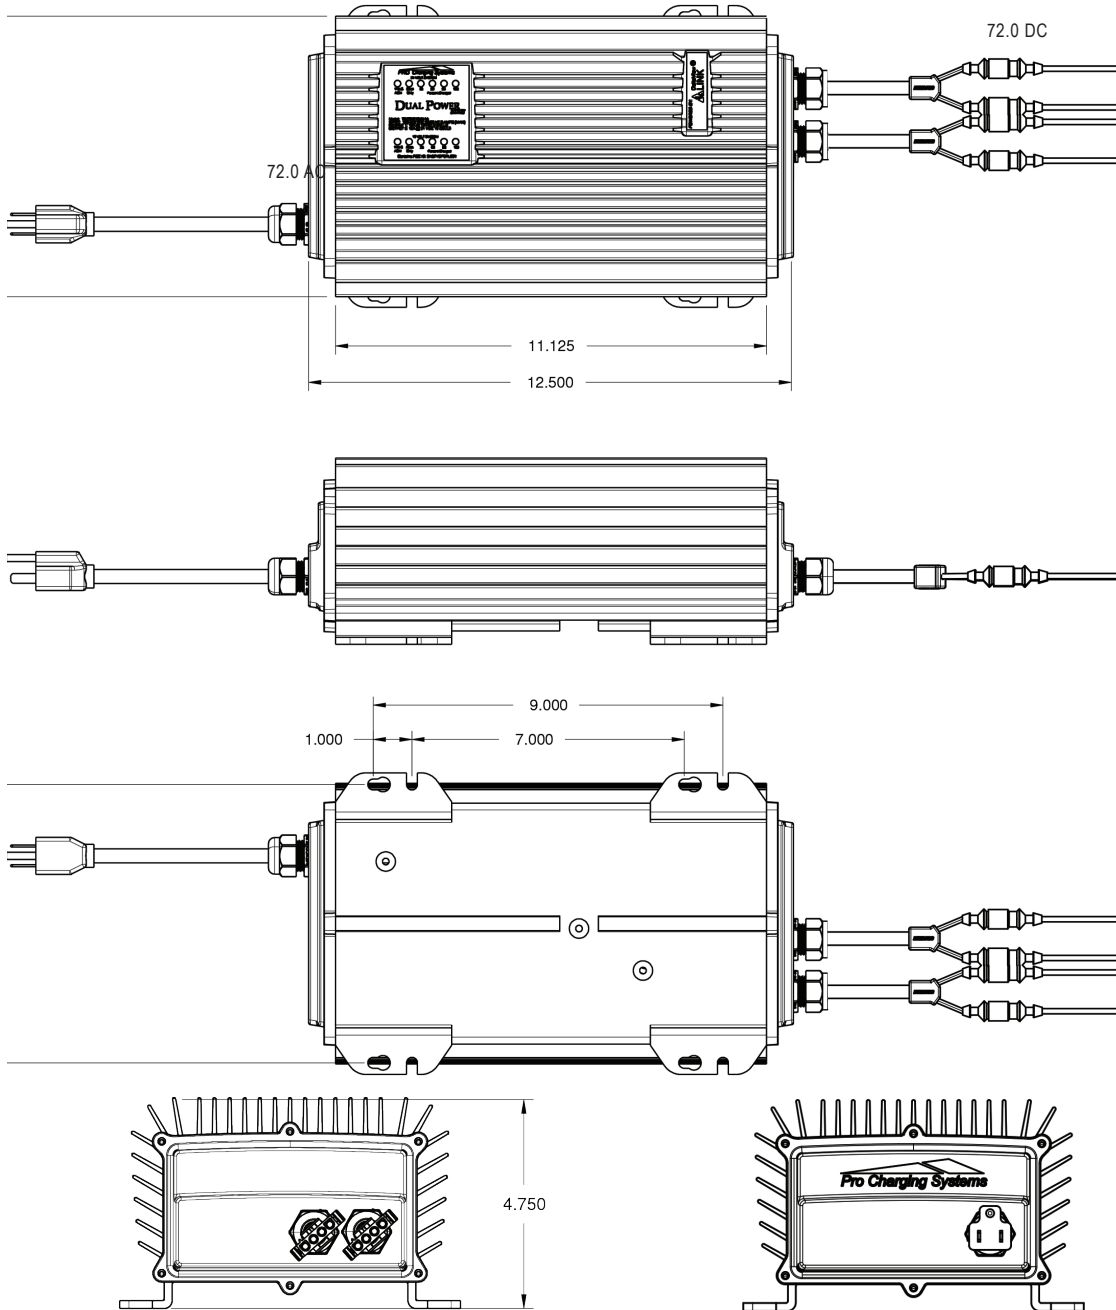

- 12.5" x 7.25" x 4.75"

- 12 POUNDS

- 800 WATT PLATFORM

- INPUT: 85-265 VAC 50-60 HZ

- IP67 IP68 PENDING

- UL 1564, CE

- 89% OVERALL EFFICIENCY

- .98 POWER FACTOR