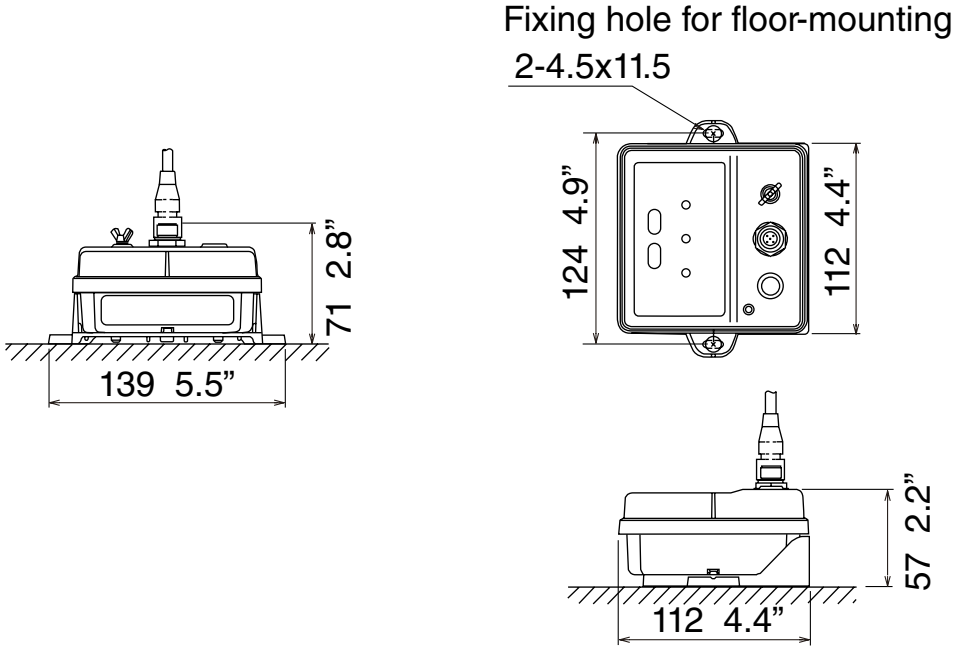

PG700 Dimensional Drawings

PG700 (floor mounting) Main Unit

0.31 kg 0.7 lb

PG-700 (bulkhead mounting) Main Unit

0.35 kg 0.77 lb