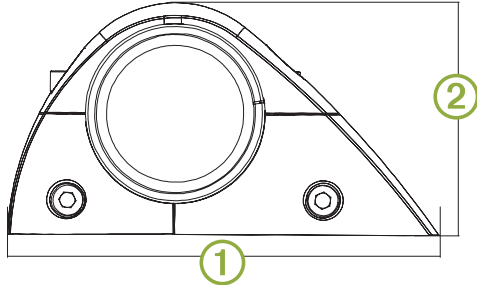

Specifications

Material	Bracket: aluminum alloy Grommet: silicon Spacer: plastic
Supported waketower pipe sizes	33.4 mm (1.31 in.), 42.2 mm (1.66 in.), 48.3 mm (1.90 in.), 50.8 mm (2.00 in.), 57.2 mm (2.25 in.), 60.3 mm (2.37 in.), and 63.5 mm (2.50 in.) outer diameter using the included spacers

Bracket Side Dimensions

①	174 mm (6 ⁷ / ₈ in.)
②	94 mm (3 ³ / ₄ in.)

Bracket Top Dimensions

①	52 mm (2 ¹ / ₁₆ in.)
---	--