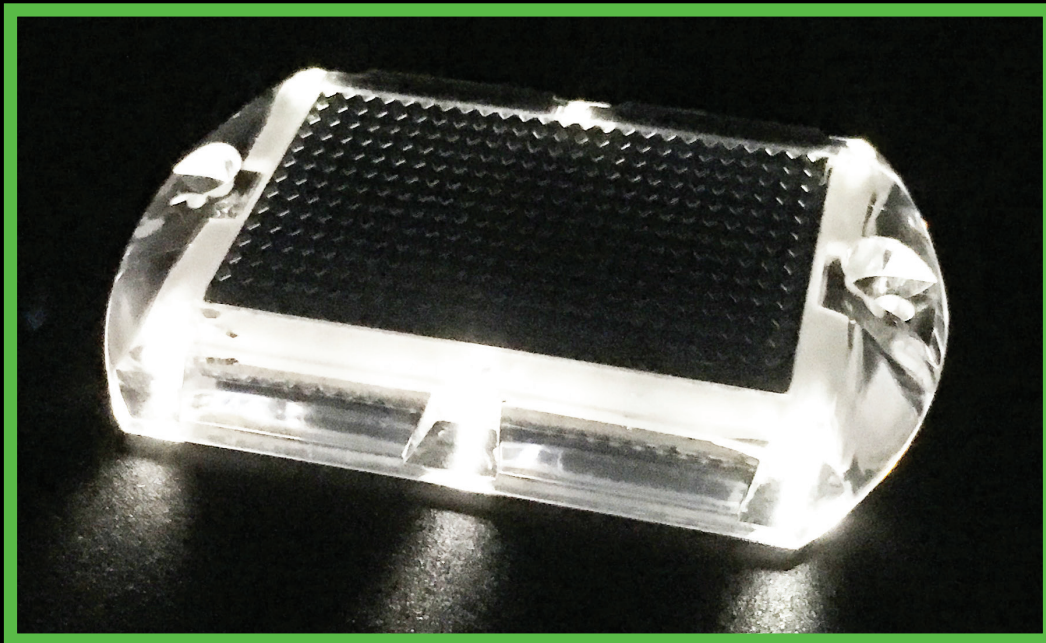

Dock, Deck & Pathway Lights

Proven Hurricane Tough!

Model S1 Ultra Thin Solar Deck Light

1. **Body Material: High Impact Polycarbonate**
2. **Power Supply: U.S.A. made High Efficient Solar Panel**
3. **Battery: Lithium Ion 3.7v/340mah**
4. **LEDs: 6 U.S.A. made LEDs**
5. **Colors: white, green, blue, red** ●●●●
6. **Visual distance: 500m**
7. **Working Temperature: -20c (-4F)**
8. **Life Expectancy: 5 Years**
9. **Waterproof: IP68 Totally submersible**
10. **Size: 4.5" x 3.5" x .4"**