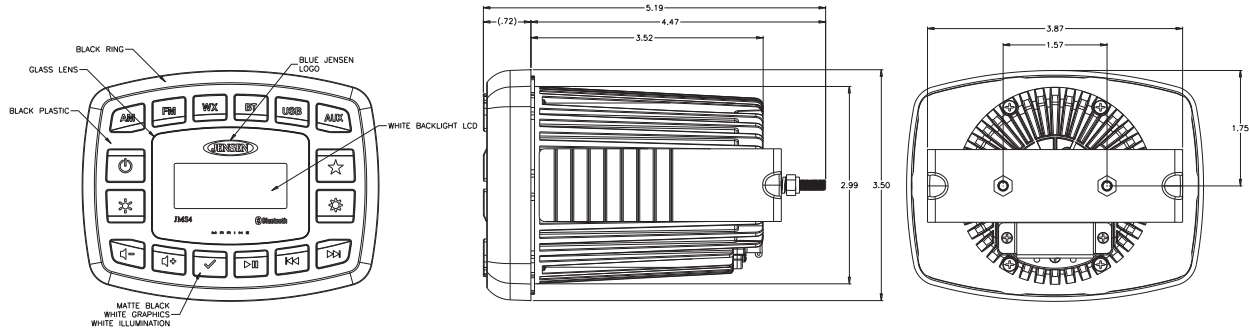

[JMS4RTL]

<b>Specifications</b>		
<b>General Specifications</b>		
<b>Power System</b>		<b>12 VDC</b>
<b>Operating Voltage Range</b>		<b>10 V to 16V</b>
<b>Current Draw @ 12V</b>	<b>Idle</b>	<b>145 mA</b>
	<b>Nominal</b>	<b>2 A</b>
	<b>Maximum</b>	<b>8 A</b>
<b>Operating Temperature Range</b>		<b>-4°F to 149°F    -20°C to 65°C</b>
<b>Storage Temperature Range</b>		<b>-22°F to 158°F    -30°C to 70°C</b>
<b>Maximum Relative Humidity</b>		<b>100%</b>
<b>Overall Package Dimensions</b>		<b>3.5" H x 4.5" L x 4.5" D</b>
<b>Product Weight (unpackaged)</b>		<b>1.3 lbs.</b>
<b>Performance Specifications</b>		
<b>FM Sensitivity</b>		<b>&lt;5μV</b>
<b>AM Sensitivity</b>		<b>&lt;63μV</b>
<b>Output Power</b>	<b>RMS</b>	<b>15 W x 4</b>
	<b>Maximum</b>	<b>40 W x 4</b>
<b>Total Harmonic Distortion</b>		<b>1 %</b>
<b>Applied Test Suite</b>		<b>ASA ES0001</b>
<b>Regulatory Certifications</b>		<b>FCC Part 15; CE; RoHS</b>