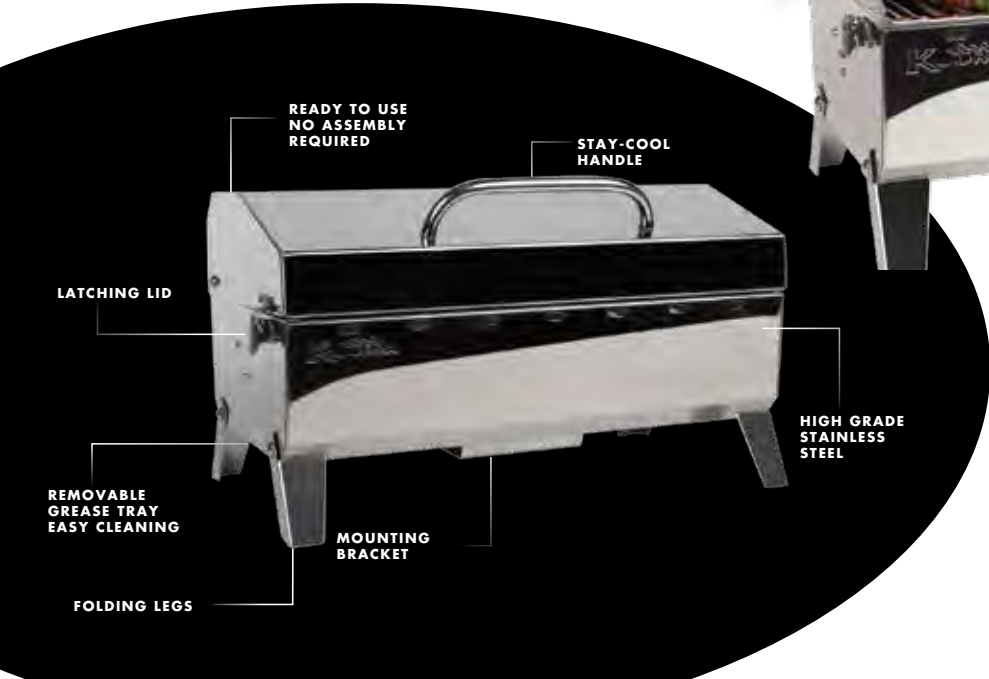

**STOW N' GO**

**160**

PREMIUM STAINLESS STEEL GRILL

**The Kuuma Stow N' Go 160 Grill** is an outstanding grill that offers premium-quality construction and convenient portability. Stow N' Go grills can be easily transported and can also be mounted to any Kuuma rail-, rod- or pedestal mount for your boat, RV or home.

- 58110** 160 Charcoal
- 58130** 160 Gas
- 58131** 160 Gas/thermometer & igniter
- 58133** 160 Gas with LPV

- READY TO USE  
NO ASSEMBLY  
REQUIRED
- STAY-COOL  
HANDLE
- LATCHING LID
- HIGH GRADE  
STAINLESS  
STEEL
- REMOVABLE  
GREASE TRAY  
EASY CLEANING
- MOUNTING  
BRACKET
- FOLDING LEGS

**FOUR MODELS AVAILABLE:**

**Charcoal**

Uses any standard charcoal. Includes inner lid liner to help protect cover from high-heat discoloration.

**Stow N' Go 160 Charcoal**  
 Part Number: 58110  
 Dimensions: 18.5" x 11.25" x 11"  
 Cooking Surface Area: 160 Square Inches

**1"-20 Throwaway Cylinder Threads**

Designed for high pressure propane - disposable or larger refillable tanks

**Stow N' Go 160 Gas with Regulator**  
 Part Number: 58130  
 Dimensions: 23.25" x 11.25" x 11"  
 Cooking Surface Area: 160 Square Inches