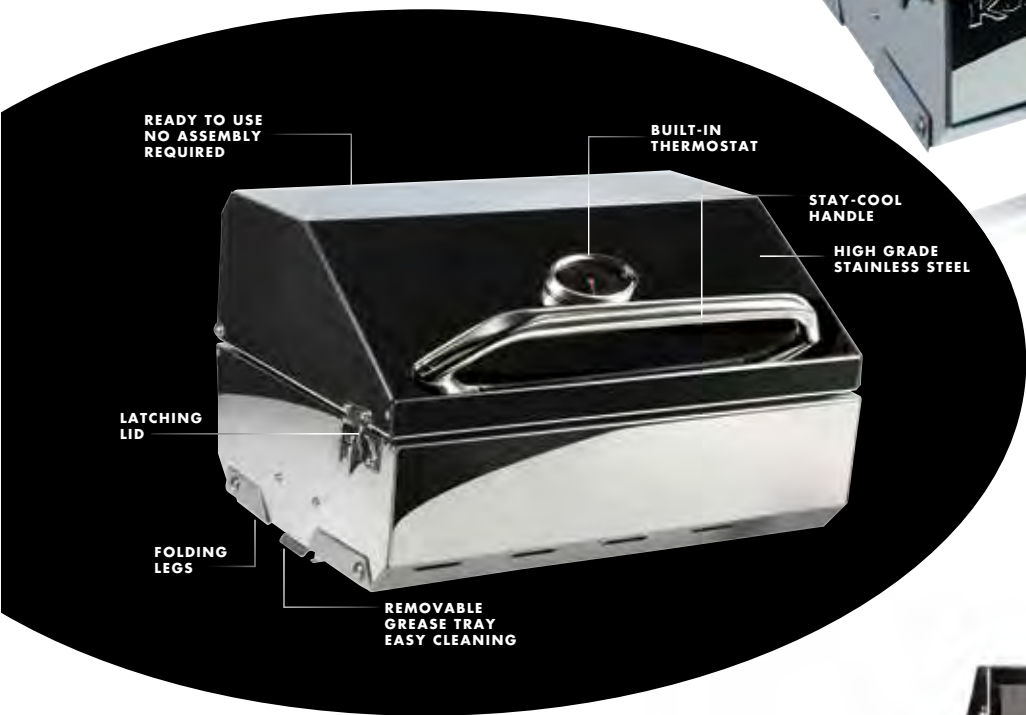

ELITE

216

PREMIUM STAINLESS STEEL GRILL

**The Kuuma Elite 216 Grill** is a more compact size grill with all the premium features of the Elite 316; simple control knob, integrated fold-away legs, removable warming rack, built-in thermometer, piezo igniter, removable Lift-and-Clean™ liner, grease tray, latching lid and stay-cool handle.

58155 Elite 216 Gas

READY TO USE  
NO ASSEMBLY  
REQUIRED

BUILT-IN  
THERMOSTAT

STAY-COOL  
HANDLE

HIGH GRADE  
STAINLESS STEEL

LATCHING  
LID

FOLDING  
LEGS

REMOVABLE  
GREASE TRAY  
EASY CLEANING

216 Elite Gas with Regulator

Part Number: 58155

Dimensions: 22" x 15" x 13"

Cooking Surface Area: 216 Square Inches

1"-20 Throwaway Cylinder Threads

Designed for high pressure propane - disposable or larger refillable tanks