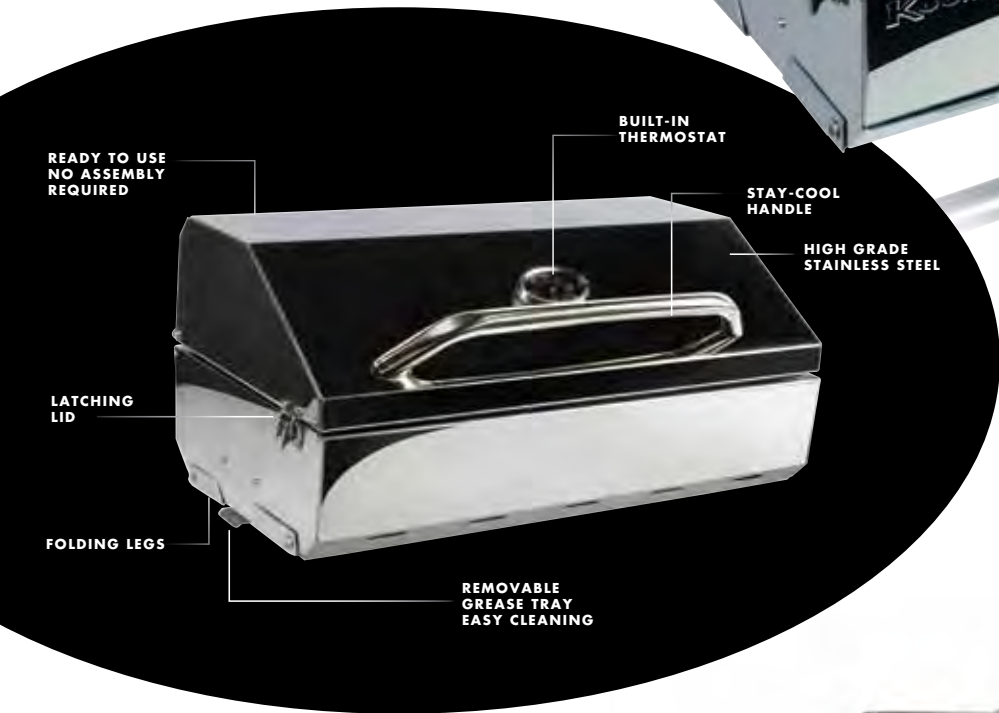

ELITE

316

PREMIUM STAINLESS STEEL GRILL

READY TO USE
NO ASSEMBLY
REQUIRED

BUILT-IN
THERMOSTAT

STAY-COOL
HANDLE

HIGH GRADE
STAINLESS STEEL

LATCHING
LID

FOLDING LEGS

REMOVABLE
GREASE TRAY
EASY CLEANING

The Kuuma Elite 316 Grill is a premium grill with all of Kuuma's features, ideal for the grilling enthusiast. The Elite 316 Grill features a simple control knob for precise heat control. Integrated fold-away legs enable easy grilling on any flat surface. Also features a removable warming rack, built-in thermometer, piezo igniter, removable Lift-and-Clean™ liner, grease tray, latching lid and stay-cool handle.

58173 Elite 316 Gas

316 Elite Gas with Regulator

Part Number: 58173

Dimensions: 27" x 15" x 13"

Cooking Surface Area: 316 Square Inches

1"-20 Throwaway Cylinder Threads

Designed for high pressure propane - disposable or larger refillable tanks