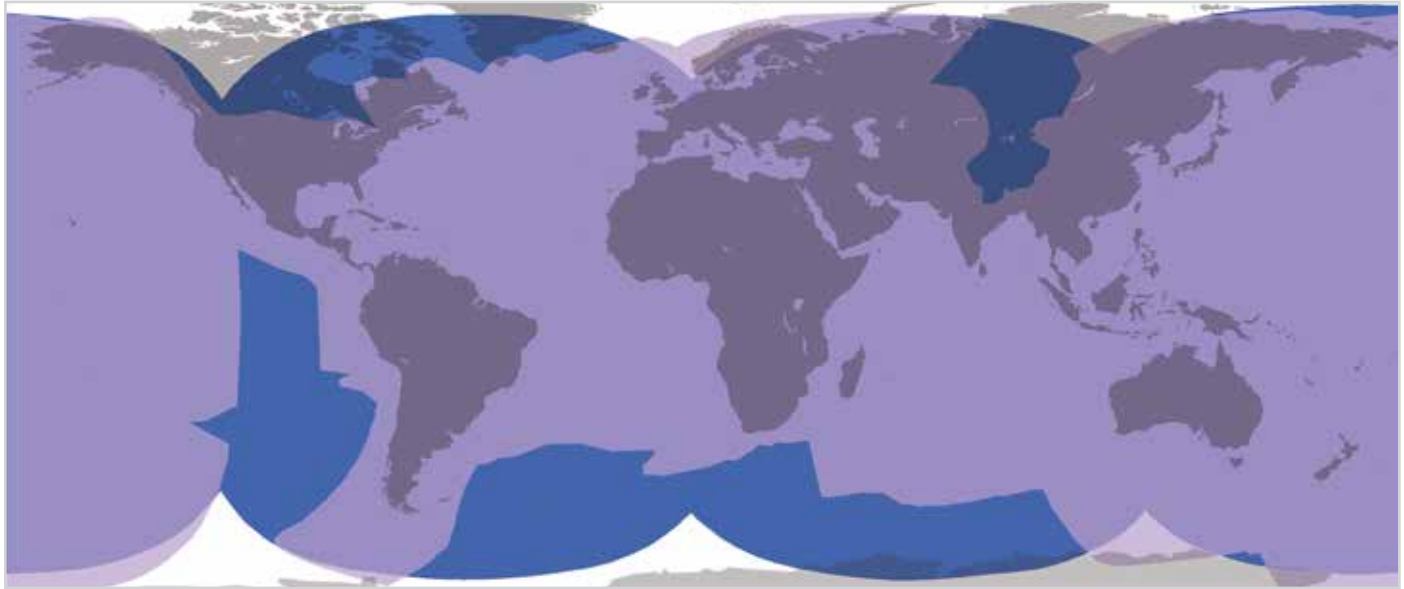

TracPhone V7HTS/V11HTS Coverage

View TracPhone V3HTS/V7HTS/V11HTS-specific maps at kvh.com/htscoverage

Model	Speed	Size	Network/band	Model Number
TracPhone V3HTS	5/2 Mbps (down/up)	37 cm	Ku-band	01-0418-11
TracPhone V7HTS	10/3 Mbps (down/up)	60 cm	Ku-band	01-0408-15
TracPhone V11HTS	20/3 Mbps (down/up)	1.1 m	Ku/C-band	01-0415-11

TracVision® and TracPhone – the perfect match

The TracVision TV- and HD-series antennas bring the television content you love onboard in the best way possible – with sophisticated technology that's simple to use. Models are offered in sizes that match all HTS-series products for a beautiful dual antenna installation that delivers an entertainment experience just like you enjoy at home! kvh.com/tvseriesleisure

kvh.com/hts

KVH Industries A/S
EMEA Headquarters
Kokkedal, Denmark
Tel: +45.45.160.180 Fax: +45.45.160.181
Email: info@emea.kvh.com

KVH Industries, Inc.
World Headquarters
Middletown, RI U.S.A.
Tel: +1.401.847.3327 Fax: +1.401.849.0045
Email: info@kvh.com

KVH Industries Pte Ltd.
Asia-Pacific Headquarters
Singapore
Tel: +65.6513.0290 Fax: +65.6472.3469
Email: info@apac.kvh.com

KVH, TracPhone, TracVision, myKVH, KVH OneCare, CommBox, Power of One, and the unique light colored dome with dark contrasting baseplate are trademarks of KVH Industries, Inc. "mini-VSAT Broadband" is a service mark of KVH Industries, Inc. • iPhone and iCloud are registered trademarks of Apple Inc. • Other trademarks are the property of their respective companies. Protected by U.S. patents 9,520,637 and 9,966,648. ©2019, KVH Industries, Inc.