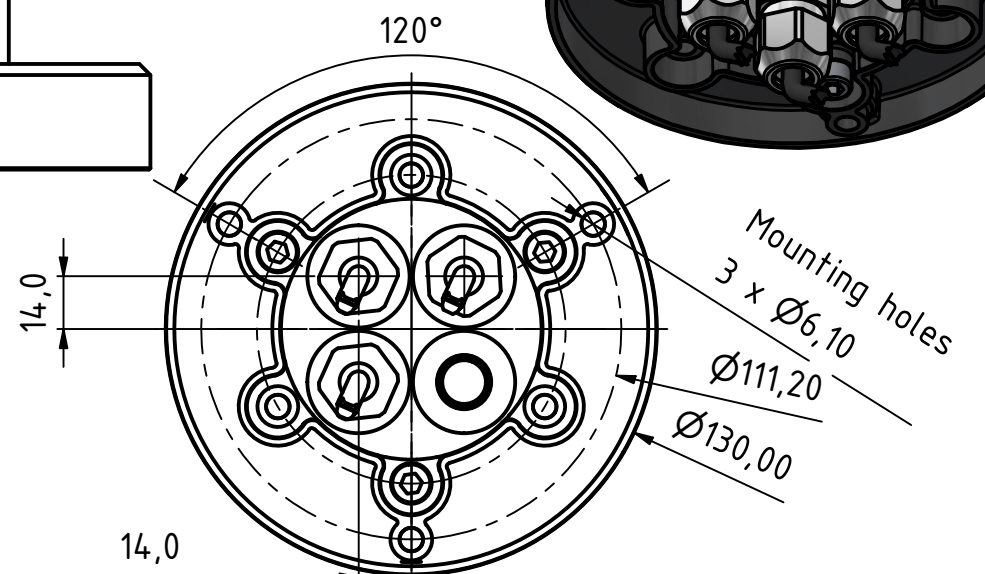

TITLE: 300-136+112G2 6 NM Masthead + 3 NM 360 White, on a 400-035 Promount base, cable down					
DRAWING NO.: 300-136+112G2-FA			DRAWN BY: Thomas		
REV. NO.:	SIZE:	SCALE:	TOLERANCES:	REVIEWED BY:	CREATION DATE:
1	A3	1 : 1	DS/ISO 2768-f		08-12-2021
MATERIAL DESCRIPTION: Alu. EN6082, Acrylic					
<small>(20µ) Silver anodized according to EN ISO 7599 (50µ) Black anodized according to MIL-A 8625F</small>					

TITLE: 300-136+112G2 6 NM Masthead + 3 NM 360 White, on a 400-035 Promount base and 400-404 PE, cable down					
DRAWING NO.: 300-136+112G2-GA			DRAWN BY: Thomas		
REV. NO.:	SIZE:	SCALE:	TOLERANCES:	REVIEWED BY:	CREATION DATE:
1	A3	1 : 1	DS/ISO 2768-f		08-12-2021
MATERIAL DESCRIPTION: Alu. EN6082, Acrylic, PE (20µ) Silver anodized according to EN ISO 7599 (50µ) Black anodized according to MIL-A 8625F					
This Drawing, and the information within, is the property of Lopolight ApS and may not be used in any form without express permission there from. Lopolight reserves the right to change this drawing and assumes no liability for the information communicated herein. Use of dimensions and other information in this drawing is at the users own risk.					