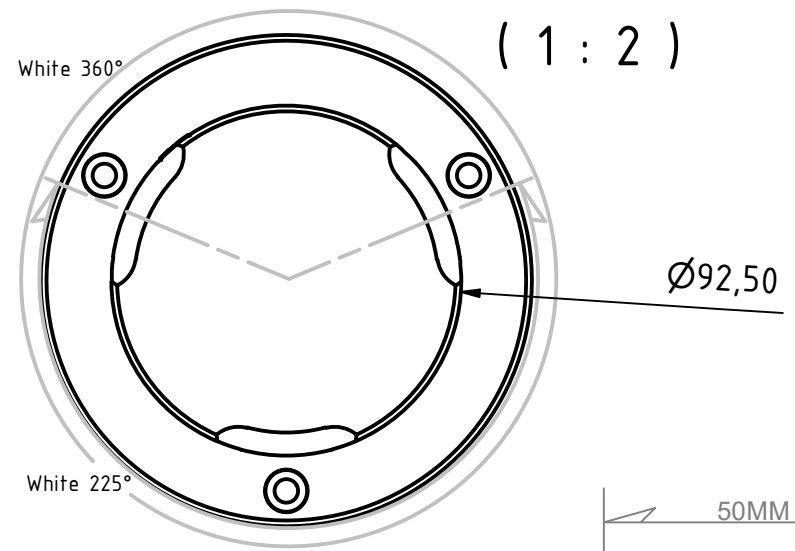

TITLE: 300-136+112G2 6 NM Masthead + 3 NM 360 White, on a 400-035 Promount base, cable down					
DRAWING NO.: 300-136+112G2-FA			DRAWN BY: Thomas		
REV. NO.:	SIZE:	SCALE:	TOLERANCES:	REVIEWED BY:	CREATION DATE:
1	A3	1 : 1	DS/ISO 2768-f		08-12-2021
MATERIAL DESCRIPTION: Alu. EN6082, Acrylic					
<small>(20µ) Silver anodized according to EN ISO 7599 (50µ) Black anodized according to MIL-A 8625F</small>					

TITLE: 300-136+112G2 6 NM Masthead + 3 NM 360 White, on a 400-035 Promount base and 400-404 PE, cable down					
DRAWING NO.: 300-136+112G2-GA			DRAWN BY: Thomas		
REV. NO.:	SIZE:	SCALE:	TOLERANCES:	REVIEWED BY:	CREATION DATE:
1	A3	1 : 1	DS/ISO 2768-f		08-12-2021
MATERIAL DESCRIPTION: Alu. EN6082, Acrylic, PE (20µ) Silver anodized according to EN ISO 7599 (50µ) Black anodized according to MIL-A 8625F					
This Drawing, and the information within, is the property of Lopolight ApS and may not be used in any form without express permission there from. Lopolight reserves the right to change this drawing and assumes no liability for the information communicated herein. Use of dimensions and other information in this drawing is at the users own risk.					