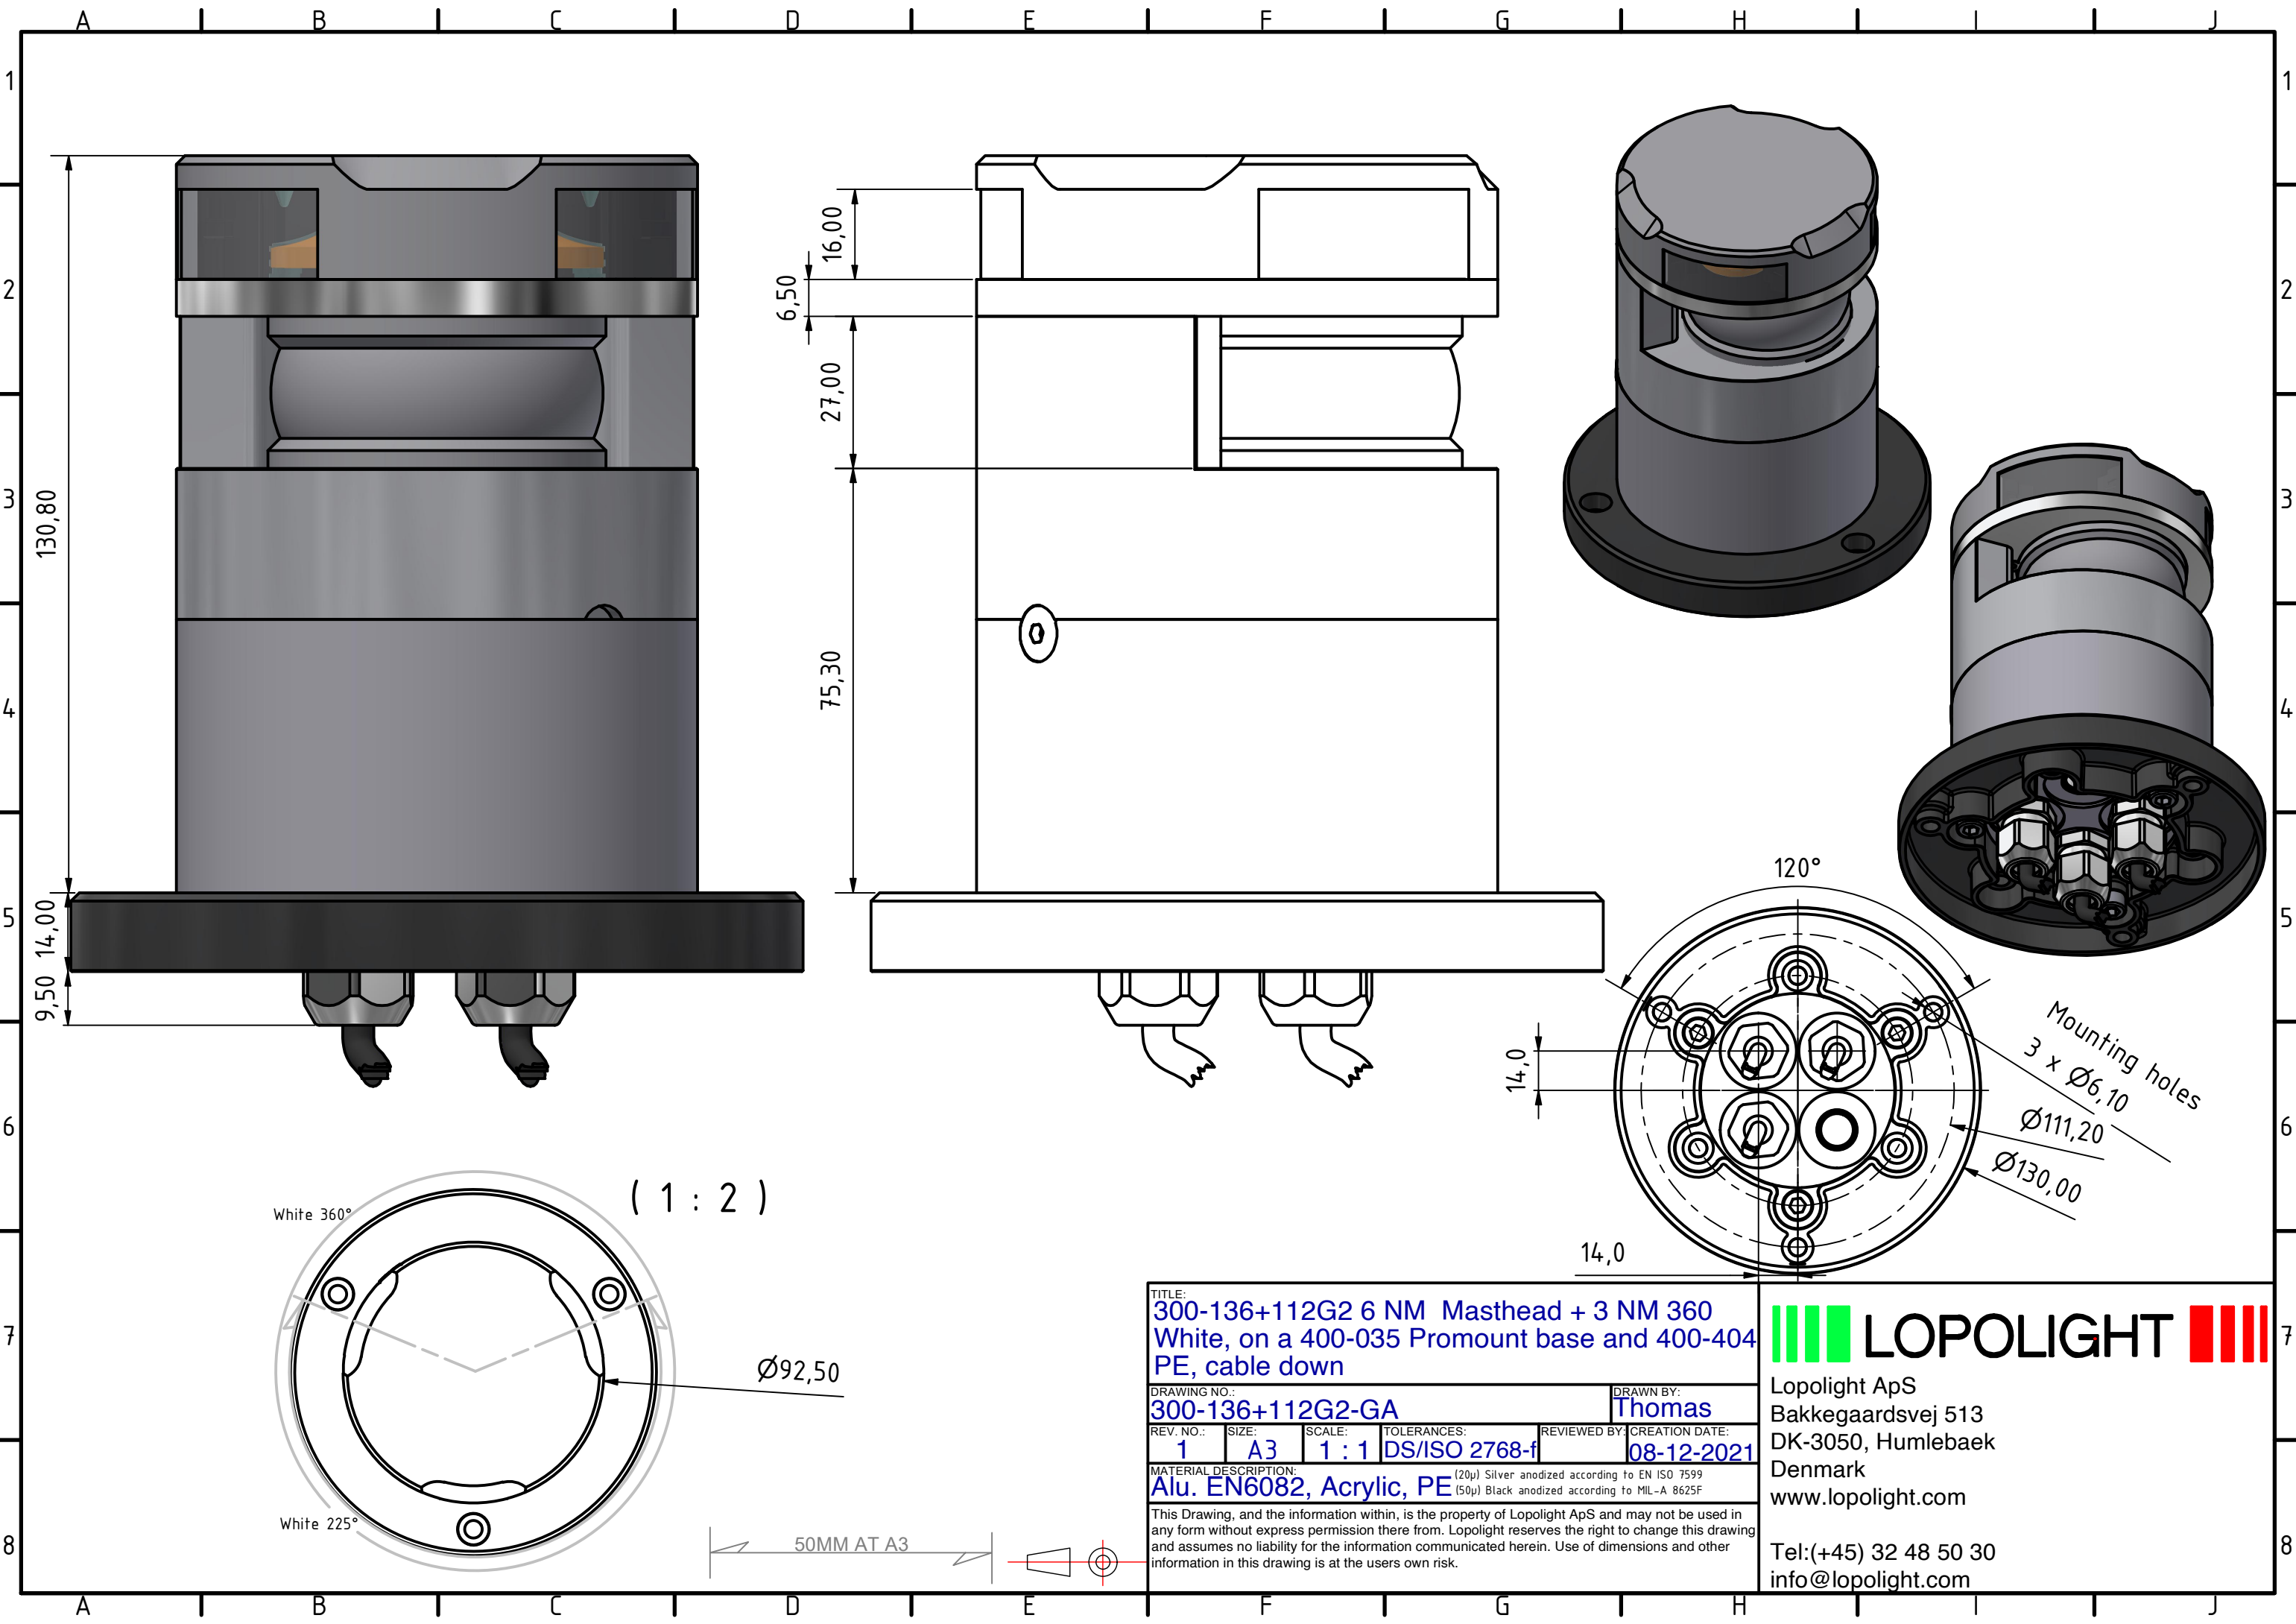

TITLE: 300-136+112G2 6 NM Masthead + 3 NM 360 White, on a 400-035 Promount base, cable down					
DRAWING NO.: 300-136+112G2-FA			DRAWN BY: Thomas		
REV. NO.:	SIZE:	SCALE:	TOLERANCES:	REVIEWED BY:	CREATION DATE:
1	A3	1 : 1	DS/ISO 2768-f		08-12-2021
MATERIAL DESCRIPTION: Alu. EN6082, Acrylic					
<small>(20µ) Silver anodized according to EN ISO 7599 (50µ) Black anodized according to MIL-A 8625F</small>					

TITLE: 300-136+112G2 6 NM Masthead + 3 NM 360 White, on a 400-035 Promount base and 400-404 PE, cable down					
DRAWING NO.: 300-136+112G2-GA			DRAWN BY: Thomas		
REV. NO.:	SIZE:	SCALE:	TOLERANCES:	REVIEWED BY:	CREATION DATE:
1	A3	1 : 1	DS/ISO 2768-f		08-12-2021
MATERIAL DESCRIPTION: Alu. EN6082, Acrylic, PE (20µ) Silver anodized according to EN ISO 7599 (50µ) Black anodized according to MIL-A 8625F					
This Drawing, and the information within, is the property of Lopolight ApS and may not be used in any form without express permission there from. Lopolight reserves the right to change this drawing and assumes no liability for the information communicated herein. Use of dimensions and other information in this drawing is at the users own risk.					