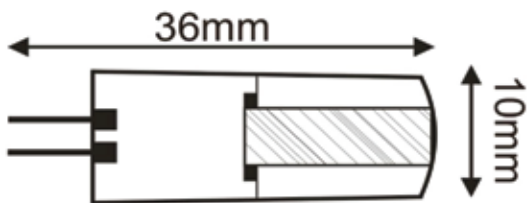

COB G4, 360 DEGREE, DIMMABLE 200+ LUMENS, Soft Warm Light New Robust Circuitry can take the Abuse

LLB-21Kx-71-10

The newest generation Lunasea LED G4 Light produces light with a 360 degree spread instead of being the traditional directional beam. At over 200 Lumen output this light replaces a 25-30W Halogen. Soft 2700K Warm White or Cooler 4000K white, this bulb will meet the requirement. Designed to be dimmable, there will be no flicker like older style LED's. Encapsulated to protect from the elements.

SPECIFICATIONS

LLB-21KC-71-00 (Cool White)

Voltage: 10-30VDC
Power: 1.5W (125mA at 12VDC)
Output: 210 Lumen, >80 CRI
Dimensions: 36mm x 10mm

LLB-21KW-71-00 (Warm White)

Voltage: 10-30VDC
Power: 1.5W (125mA at 12VDC)
Output: 200 Lumen, >80 CRI
Dimensions: 36mm x 10mm