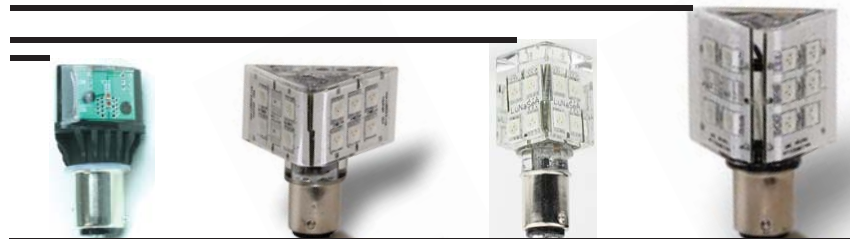

NEW SMALLER & BRIGHTER NAVIGATION REPLACEMENT BULBS

Lunasea's newest, brightest and smallest Navigation replacement bulb designed using the most advanced LED's available! Produces more intensity, drawing less power and a wider voltage input. EMI and surge protected. Now you can have the best and feel secure your boat is properly protected.

Includes a lifetime warranty

BAY15 (Indexed Pins)

- LLB-28NW-24-SY Single Color LED's - White
- LLB-28NR-24-SY Single Color LED's - Red
- LLB-28NG-24-SY Single Color LED's - Green
- LLB-28NT-24-00 Tri-Color LED's - White-Red-Green
- LLB-28NB-24-00 Bi-Color LED's - Red-Green
- LLB-28NB-24-10 Bi-Color LED's - Red-Green
Upside down fixture

60 mm
 53 mm
 48.5 mm

**NEW
 LL28 SERIES**

**ORIGINAL
 TRI-COLOR**

**ORIGINAL
 SINGLE COLOR**

**ORIGINAL
 BI-COLOR**

SMALLER FORM FACTOR

Rated at 2 Nautical Miles

- Encapsulated to protect from the elements
- Maintains Full Brightness from 10 to 45VDC
- More Intensity, Superior Lumen Maintenance
- Smaller Design
- Excellent Viewing Angles
- 10-45VDC