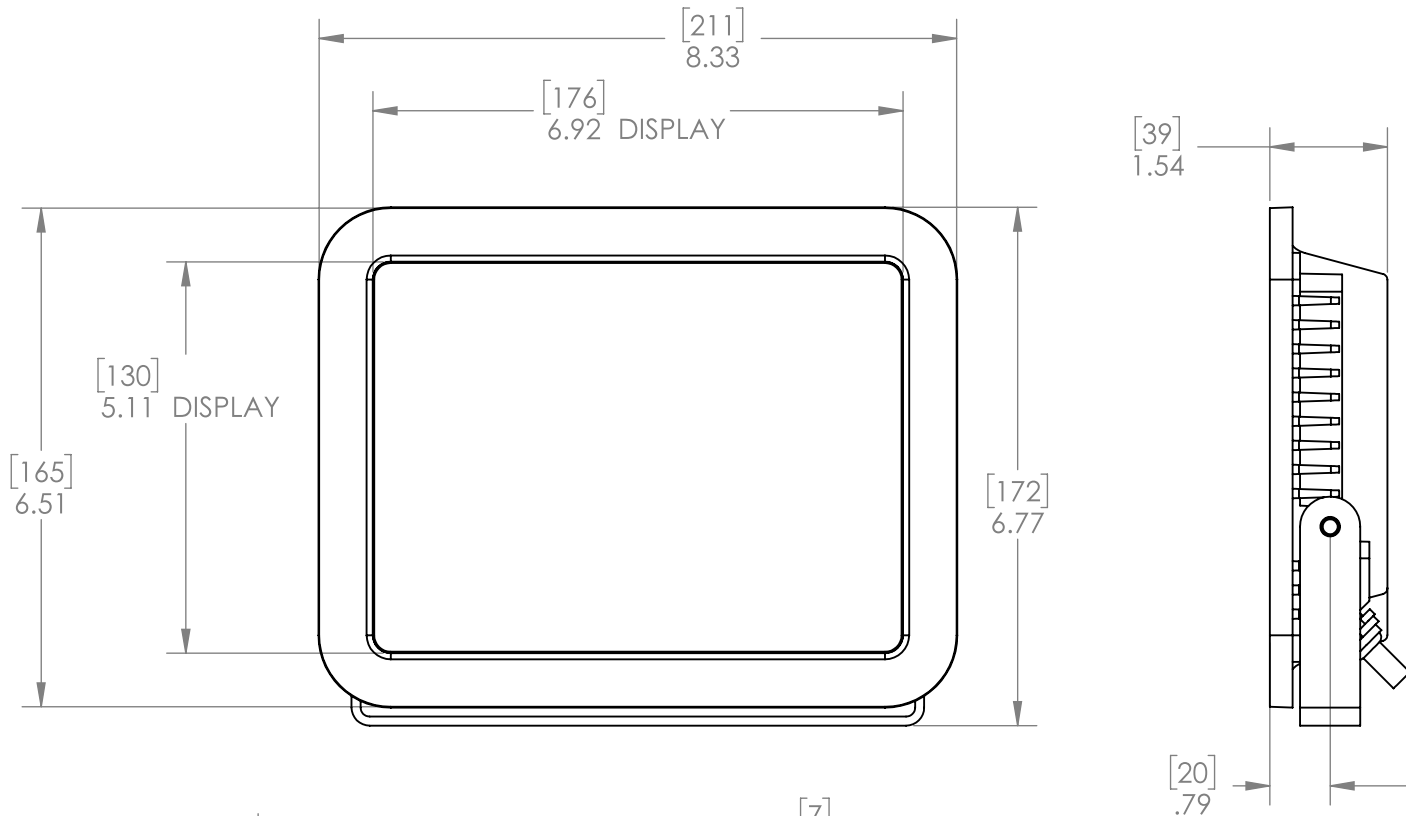

LLB-36MN-x1-00