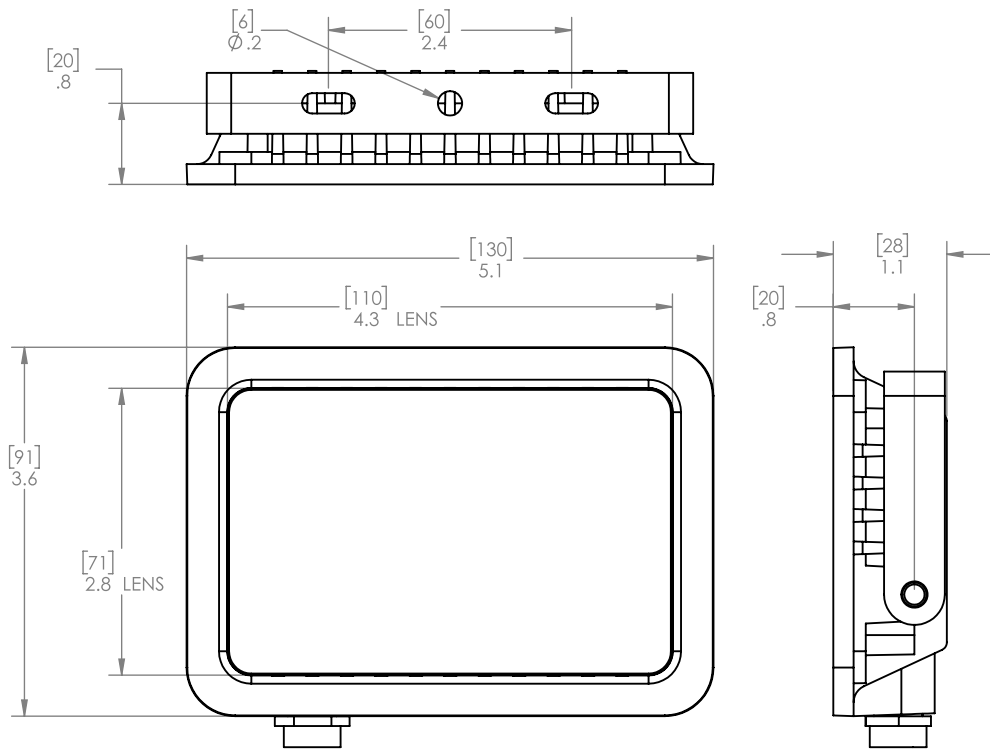

LLB-366N-x1-x0