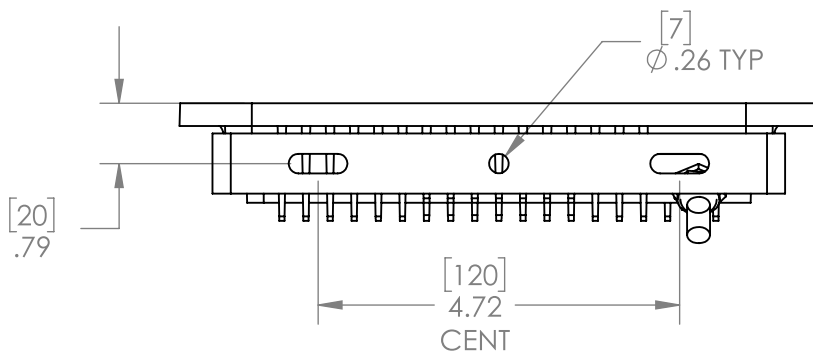

LLB-36MN-x1-00