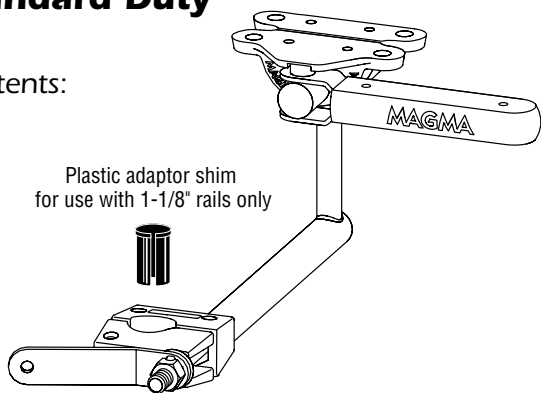

Fits Magma Rectangular Grills, Single Mount "SM" and Tournament Series Tables

Standard Duty

Contents:

Fits Oversize Round Rails 1-1/8" (28.5mm) or 1-1/4" (32mm)

This mount combines the versatility of our popular "Levelock"® all-angle quick release, cam-action mount for instantaneous leveling, with our sturdy vertical, out-over-the-water Round Rail Mount. This mount is made entirely of 18-9 stainless steel and 356 anodized aluminum to outlast even the most severe marine environments. Quickly disassembles for stowage without tools, leaving no hardware on the rail.

• CAUTION •

Plastic adaptor shim not for use on horizontal or diagonal rails, use only on vertical rails.

NOTE: Instructions and fasteners for mounting to Magma Rectangular Grills, Single Mount "SM" and Tournament Series Tables are included with the grills and tables.