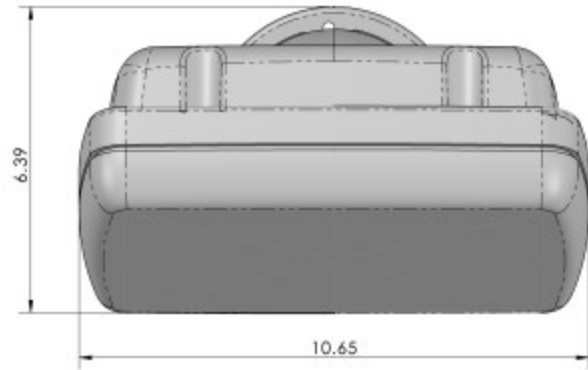

PP4400 Sizing Chart				
	Overall Size	Usable Face	Max Cutout	Base Footprint
Height	9.75	6	8.5	
Width	10.65	8.75	5.75	Ø 5.37
Depth	6.39	4.39	4	