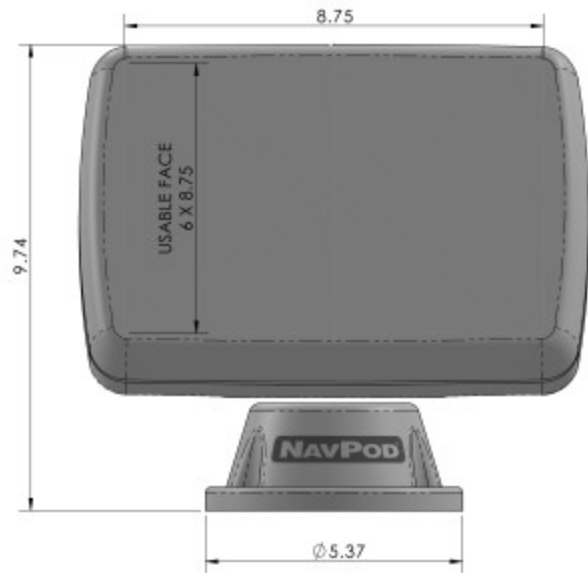

PP4400 Sizing Chart				
	Overall Size	Usable Face	Max Cutout	Base Footprint
Height	9.75	6	8.5	
Width	10.65	8.75	5.75	Ø 5.37
Depth	6.39	4.39	4	