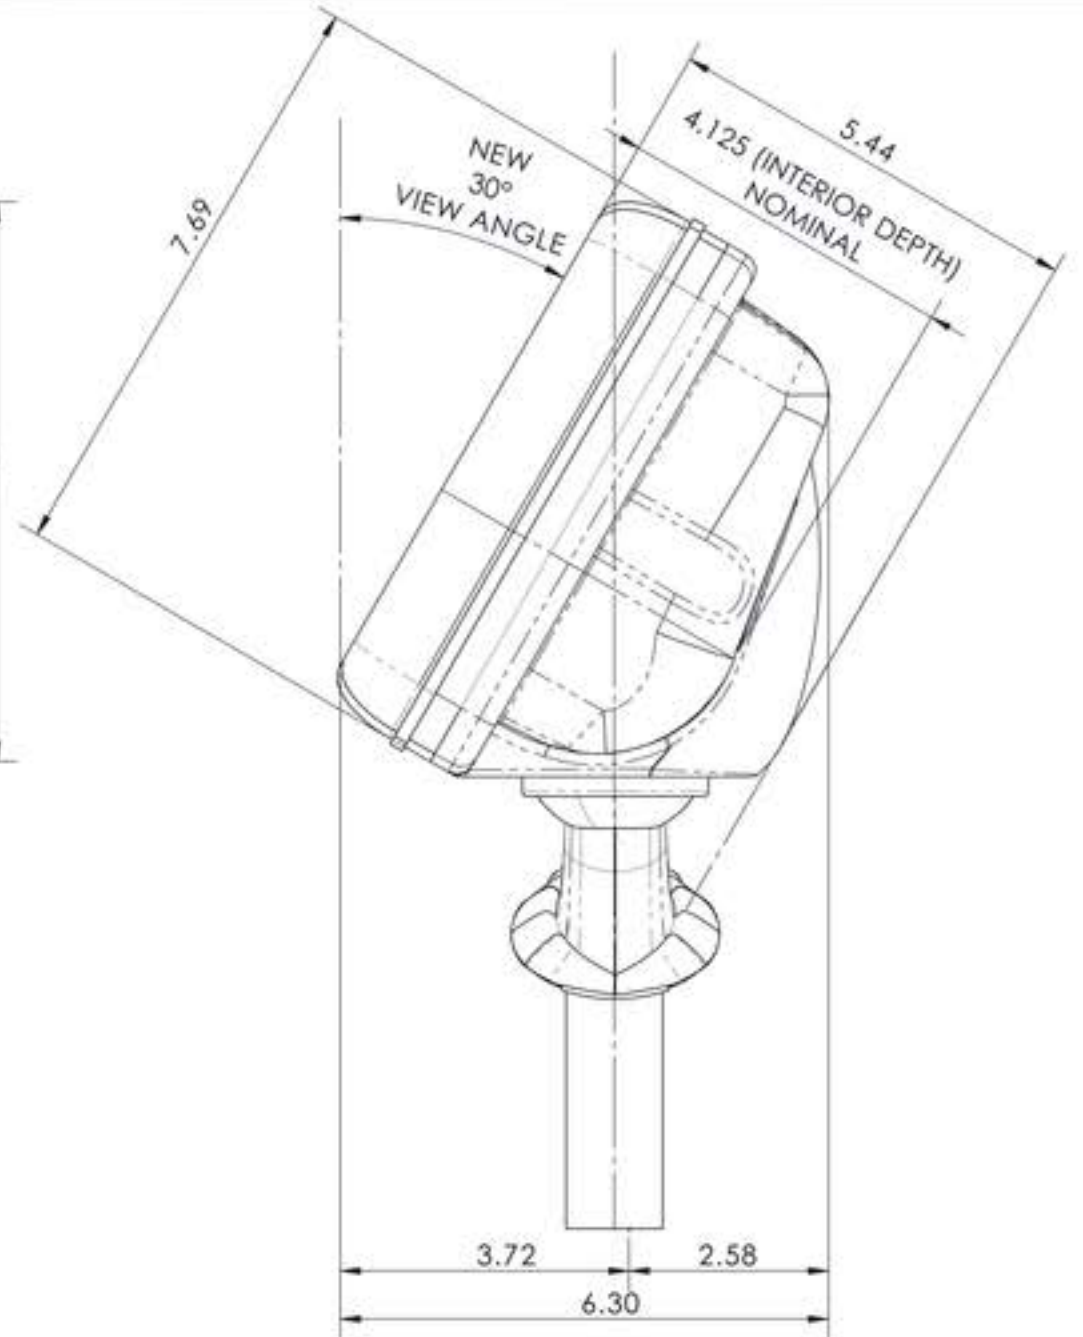

RMX4500 Sizing Chart

	Overall Size NavPod	Overall Size RMX Assembly	Usable Face	Max Cutout
Height	7.69	10.25	6	5.5
Width	11.86	13.91	9.95	9.5
Depth	5.5	6.3	4.125	

RMX4500 OFFSET BACK 30° VIEW ANGLE