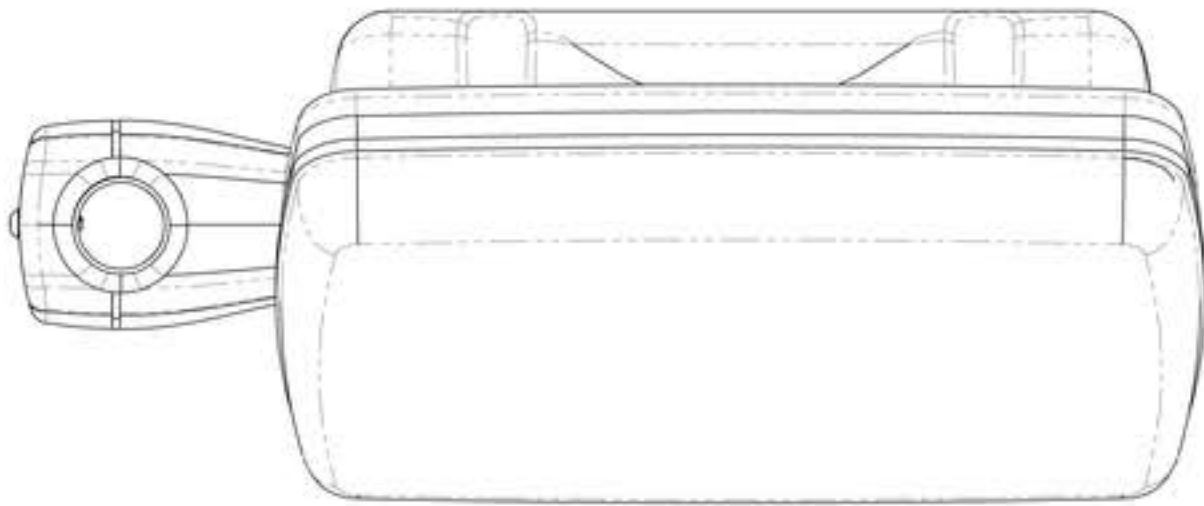

RMX4500 Sizing Chart

	Overall Size NavPod	Overall Size RMX Assembly	Usable Face	Max Cutout
Height	7.69	10.25	6	5.5
Width	11.86	13.91	9.95	9.5
Depth	5.5	6.3	4.125	

RMX4500 OFFSET BACK 30° VIEW ANGLE