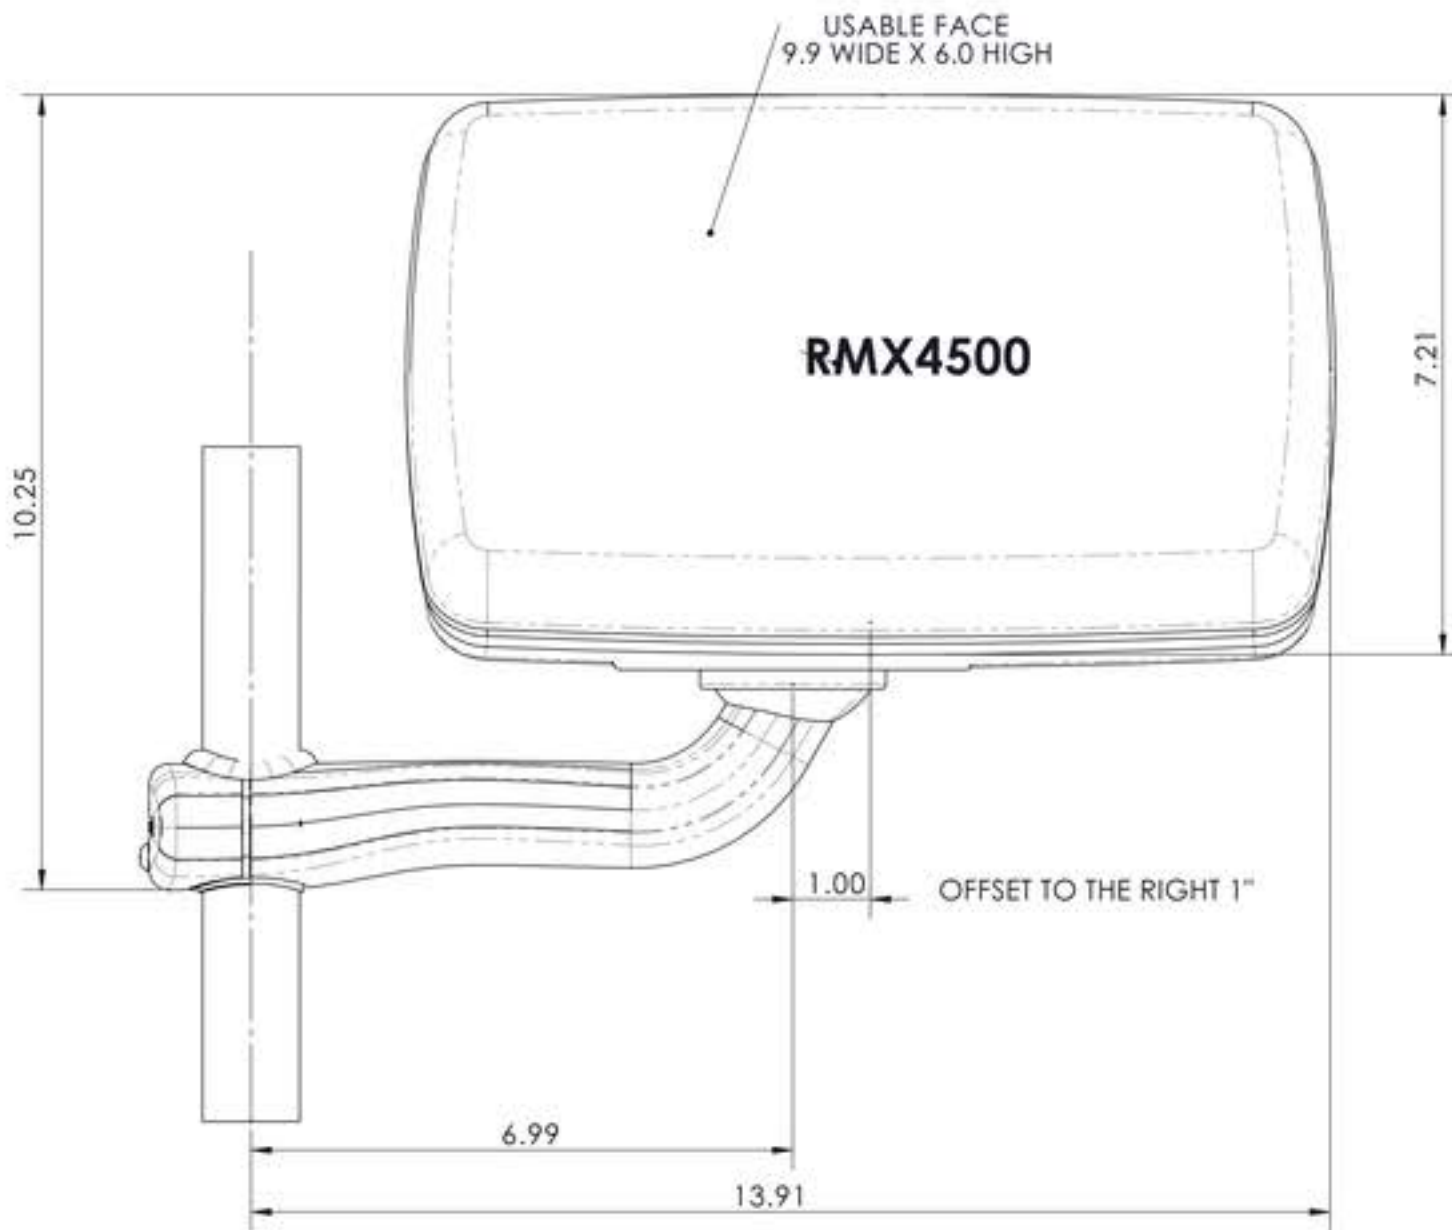

RMX4500 Sizing Chart

	Overall Size NavPod	Overall Size RMX Assembly	Usable Face	Max Cutout
Height	7.69	10.25	6	5.5
Width	11.86	13.91	9.95	9.5
Depth	5.5	6.3	4.125	

RMX4500 OFFSET BACK 30° VIEW ANGLE