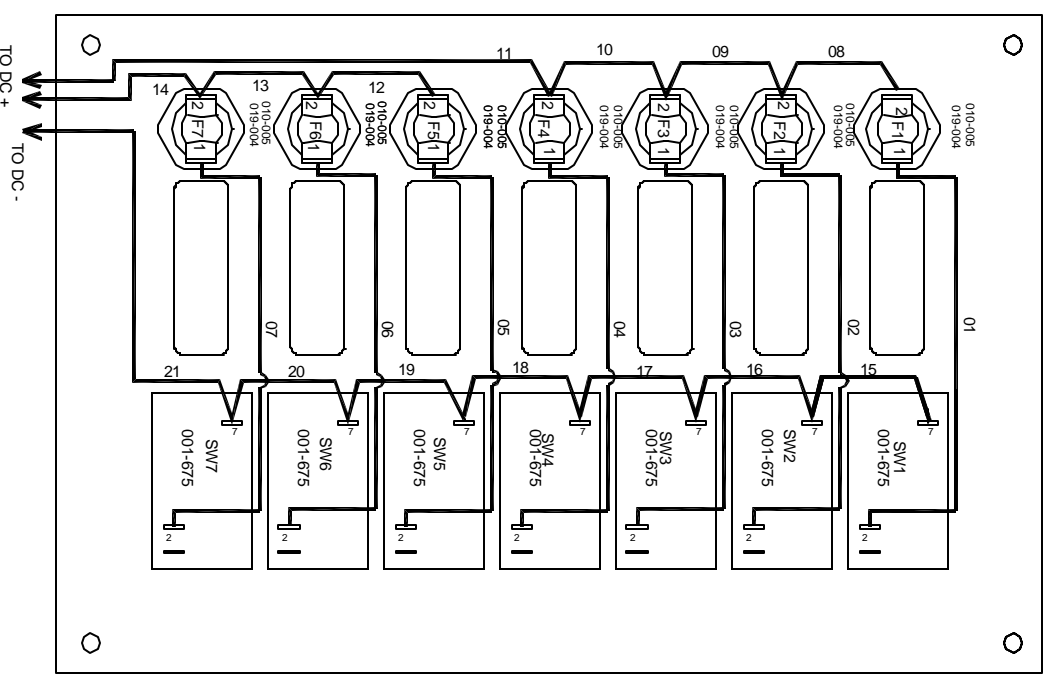

REV.	DESCRIPTION	ENR.	BY	DATE
1	ADDED SCALE TO SYMBOLS & WIREFORM LABEL TO CLARIFY PANELS			10/29/04
2	REMOVED WIRE LED FROM PANEL AND CHANGED TO WIRE 7/14			8/19/04

PANELTRONICS
 USE LOW PROFILE FUSE HOLDER
 WIRES: 220-188
 MATERIAL

PANELTRONICS
 Rear View
 PNL, SEVEN ROCKER SW PNL

Paneltronics, Inc.
 11960 N.W. 87th Court
 Hialeah Gardens, FL 33018

DRAWN BY:	DATE:	CUSTOMER:	DRAWING #:	REV:
TG	11/15/00	PANELTRONICS	9960015	2
SHEET:	SCALE:	SIZES/NOTES:		
2 of 2	1:1	CAT		