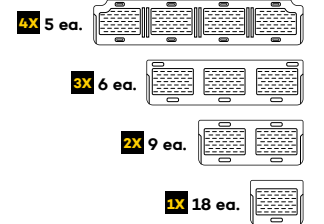

9 RECESSED DIVIDERS

10 RIBBED BASE AND LID

11 STEEL PIN HINGES

12 STACKABLE LIDS AND BASES

FLEX™

Make it your own. The EDGE Flex Series adds ultimate versatility to Plano's popular EDGE boxes. Every EDGE Flex tackle box includes a fully customizable internal system plus all the bells and whistles from the standard EDGE line.

FLEX QUICKSET™ DIVIDER SYSTEM

Endless configuration possibilities

FLEX™ CUSTOMIZABLE UTILITY BOXES

MODEL	SIZE	DIMENSIONS	QTY	UPC
PLASE377	3700	14"L x 9"W x 2.63"H	4/carton	0 24099 01792 3
PLASE366	3600	11"L x 7.2"W x 1.63"H	6/carton	0 24099 01794 7

- EZ Label™ system for quick identification of contents
- DuraView™ crystal-clear polycarbonate lid

MODEL	SIZE	DIMENSIONS	QTY	UPC
PLASE501	3700	14"L x 9"W x 2.63"H	4/carton	0 24099 01044 3

STANDARD UTILITY BOXES