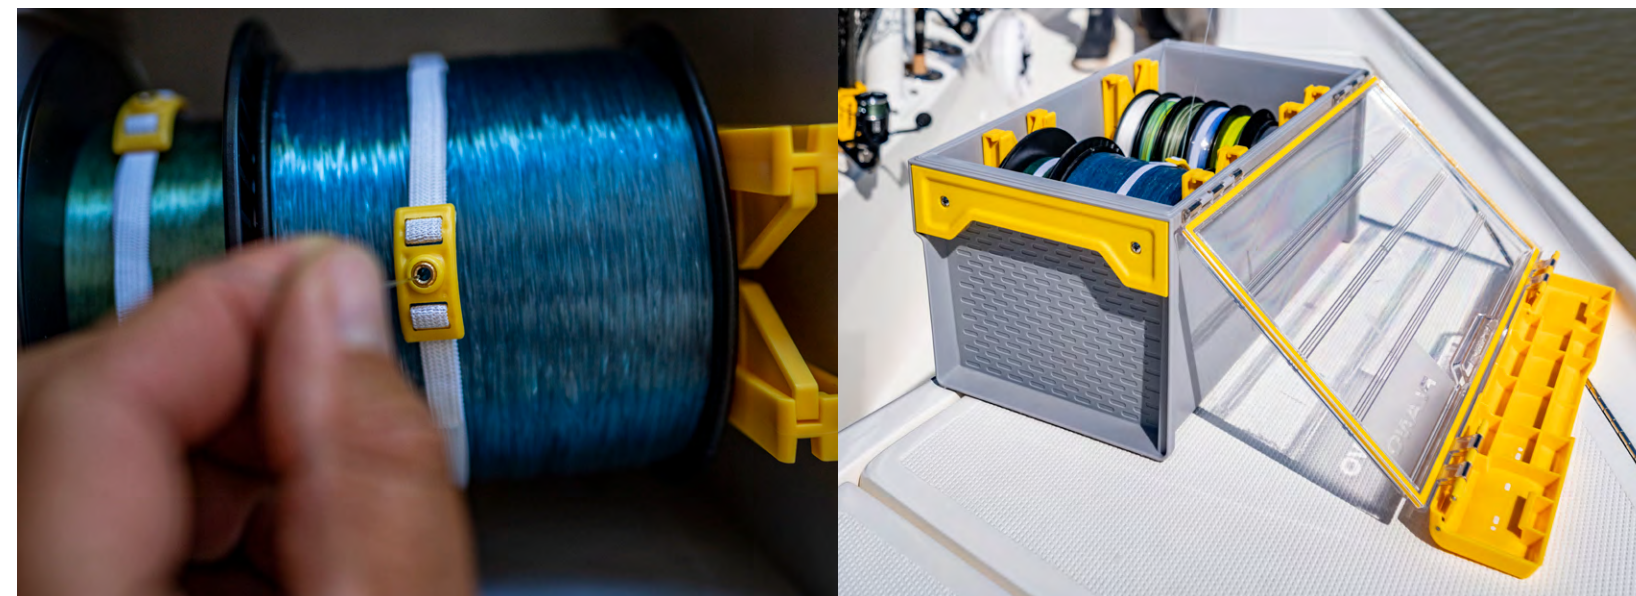

MODEL	SIZE	DEPTH	DIMENSIONS	QTY	UPC
PLASE801	3700	Extra Deep	14"L x 9"W x 7.28"H	2/carton	0 24099 02009 1