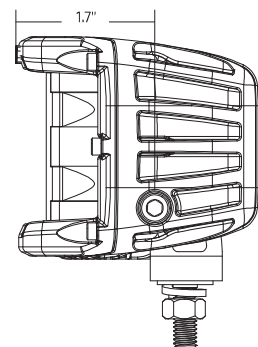

DIMENSIONS & MOUNTS

SURFACE MOUNT