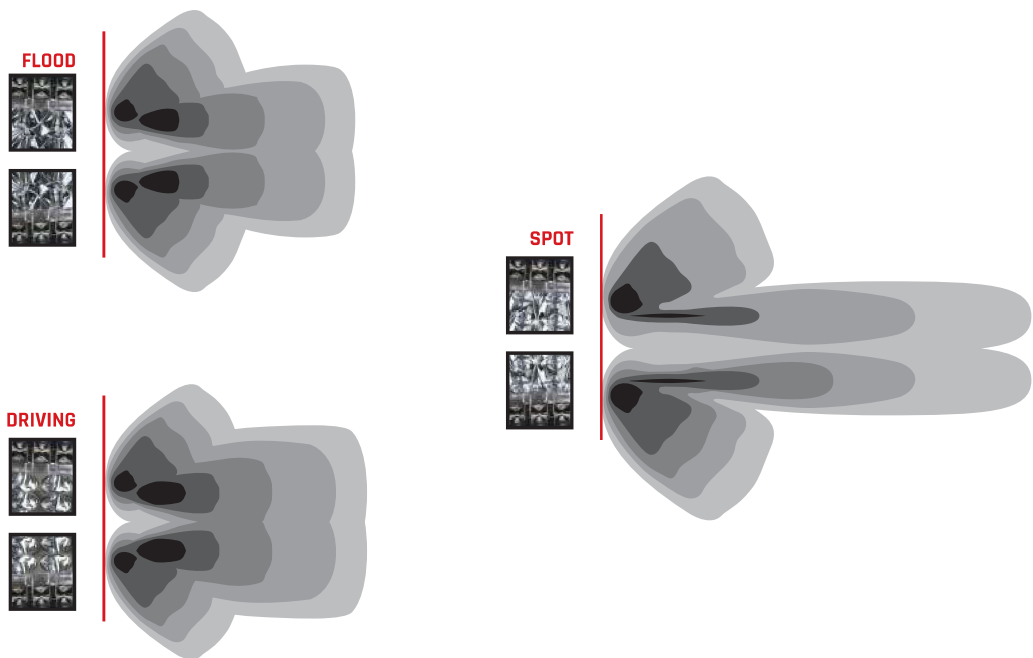

WHAT BEAM
PATTERN WILL
SUIT MY NEEDS
THE BEST?

BEAM PATTERNS

Our custom designed graphs are intended to illustrate the beam patterns that our optics produce. First, consider what type of application the light is needed for and then choose what beam pattern best suits your needs. Each beam pattern varies depending on the optic or optic combination you choose. Once you know which beam pattern best suits your needs, refer to the specifications table (A, B, C) to determine how much LUX output you need and which product will best suit your application.

SINGLES

PAIRS