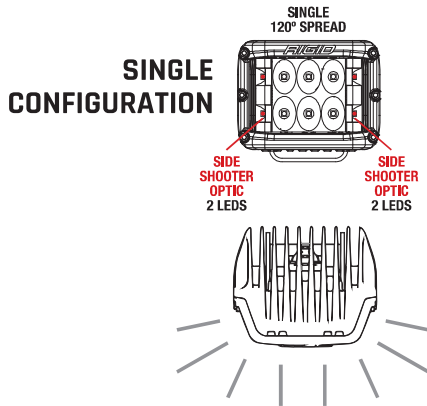

HOW MUCH
OUTPUT DO
I NEED?

A = LUX AT 10 METERS
B = BEAM DISTANCE (m) WITH 1 LUX
C = BEAM DISTANCE (m) WITH .25 LUX

SINGLES

SINGLES / SPECIFICATIONS

	MOUNT	BLACK SINGLE	WHITE SINGLE	WT. (LBS.)	WATTS	AMP DRAW @14VDC	LEDs	*RAW LUMENS	A	B	C	**PEAK BEAM INTENSITY(cd)
FLOOD	SM	261113	861113	1.22	54	3.86	8	6336	60	77	155	6070
SPOT	SM	261213	861213	1.22	54	3.86	8	6336	652	255	510	65241
DRIVING	SM	261313	861313	1.22	57	4.07	10	7920	219	148	296	21936

PAIRS

SPECIFICATIONS ARE DISPLAYED PER SINGLE LIGHT

PAIRS / SPECIFICATIONS

	MOUNT	BLACK PAIR	WHITE PAIR	WT. (LBS.)	WATTS	AMP DRAW @14VDC	LEDs	*RAW LUMENS	A	B	C	**PEAK BEAM INTENSITY(cd)
FLOOD	SM	262113	862113	2.44	47	3.36	7	5544	71	84	168	7129
SPOT	SM	262213	862213	2.44	47	3.36	7	5544	652	255	510	65241
DRIVING	SM	262313	862313	2.44	72	5.14	9	7128	281	167	335	28108

* Raw Lumens is based on LED manufacturer specifications. **Distance with .25 lux and Peak Beam Intensity are tested using ANSI/NEMA FL standards. (SM) = Surface Mount

LIGHTS COME WITH

- Lights come as Singles or Pairs
- Mounting Hardware
- Stainless Steel, U-Shape Bracket
- Harness w/Switch
- Deutsch Connector