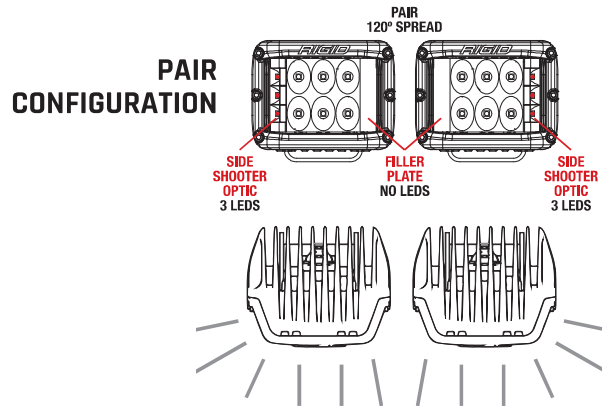

HOW MUCH
OUTPUT DO
I NEED?

A = LUX AT 10 METERS
B = BEAM DISTANCE (m) WITH 1 LUX
C = BEAM DISTANCE (m) WITH .25 LUX

SINGLES

SINGLES / SPECIFICATIONS

	MOUNT	BLACK SINGLE	WHITE SINGLE	WT. (LBS.)	WATTS	AMP DRAW @14VDC	LEDs	*RAW LUMENS	A	B	C	**PEAK BEAM INTENSITY(cd)
FLOOD	SM	261113	861113	1.22	54	3.86	8	6336	60	77	155	6070
SPOT	SM	261213	861213	1.22	54	3.86	8	6336	652	255	510	65241
DRIVING	SM	261313	861313	1.22	57	4.07	10	7920	219	148	296	21936

PAIRS

SPECIFICATIONS ARE DISPLAYED PER SINGLE LIGHT

PAIRS / SPECIFICATIONS

	MOUNT	BLACK PAIR	WHITE PAIR	WT. (LBS.)	WATTS	AMP DRAW @14VDC	LEDs	*RAW LUMENS	A	B	C	**PEAK BEAM INTENSITY(cd)
FLOOD	SM	262113	862113	2.44	47	3.36	7	5544	71	84	168	7129
SPOT	SM	262213	862213	2.44	47	3.36	7	5544	652	255	510	65241
DRIVING	SM	262313	862313	2.44	72	5.14	9	7128	281	167	335	28108

* Raw Lumens is based on LED manufacturer specifications. **Distance with .25 lux and Peak Beam Intensity are tested using ANSI/NEMA FL standards. (SM) = Surface Mount

LIGHTS COME WITH

- Lights come as Singles or Pairs
- Mounting Hardware
- Stainless Steel, U-Shape Bracket
- Harness w/Switch
- Deutsch Connector