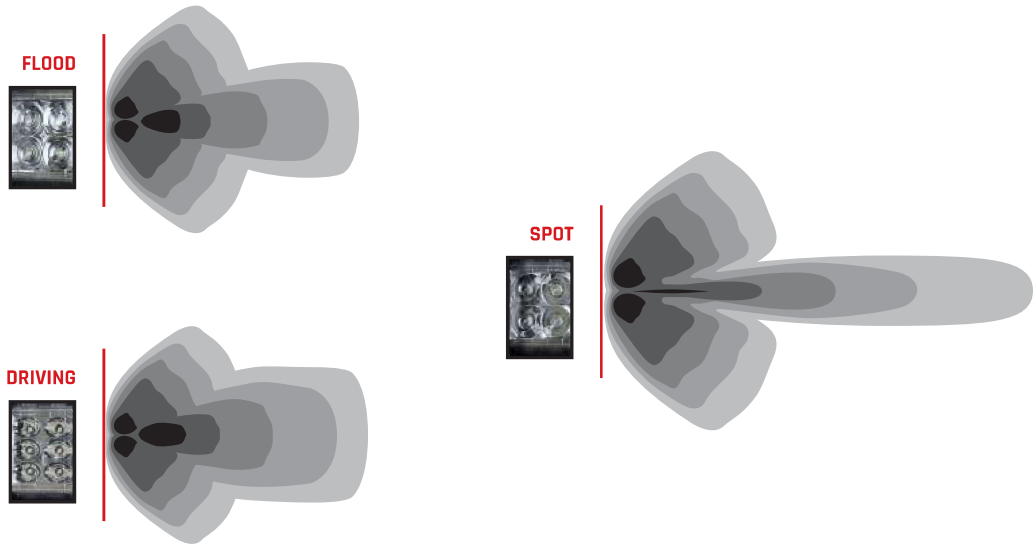

WHAT BEAM
PATTERN WILL
SUIT MY NEEDS
THE BEST?

BEAM PATTERNS

Our custom designed graphs are intended to illustrate the beam patterns that our optics produce. First, consider what type of application the light is needed for and then choose what beam pattern best suits your needs. Each beam pattern varies depending on the optic or optic combination you choose. Once you know which beam pattern best suits your needs, refer to the specifications table (A, B, C) to determine how much LUX output you need and which product will best suit your application.

SINGLES