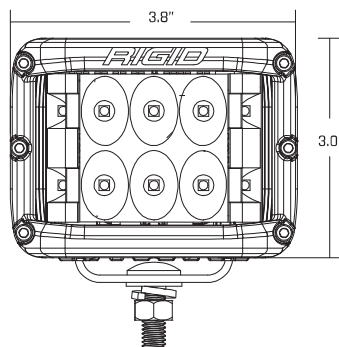

DIMENSIONS & MOUNTS

SURFACE MOUNT