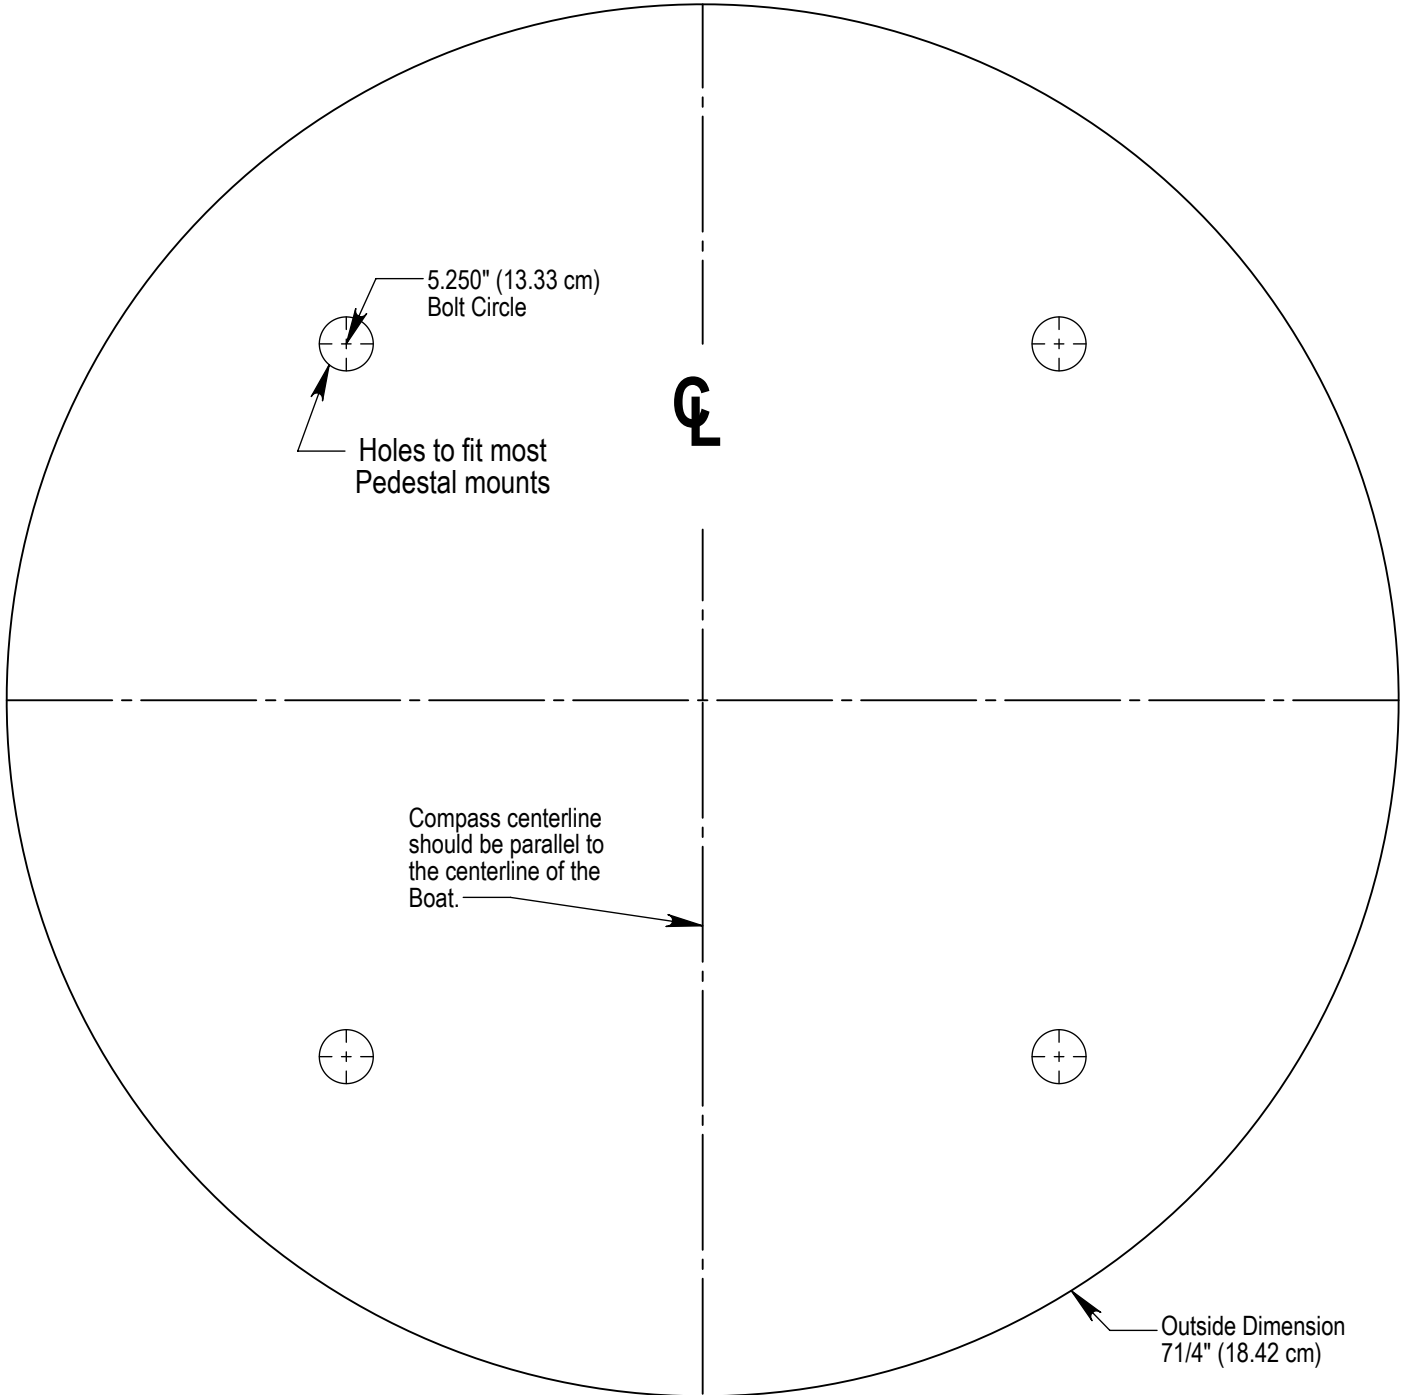

Forward
(Bow)

RITCHIE[®]

Mounting Template for
the B-200P

Part # NV-0196
6/06