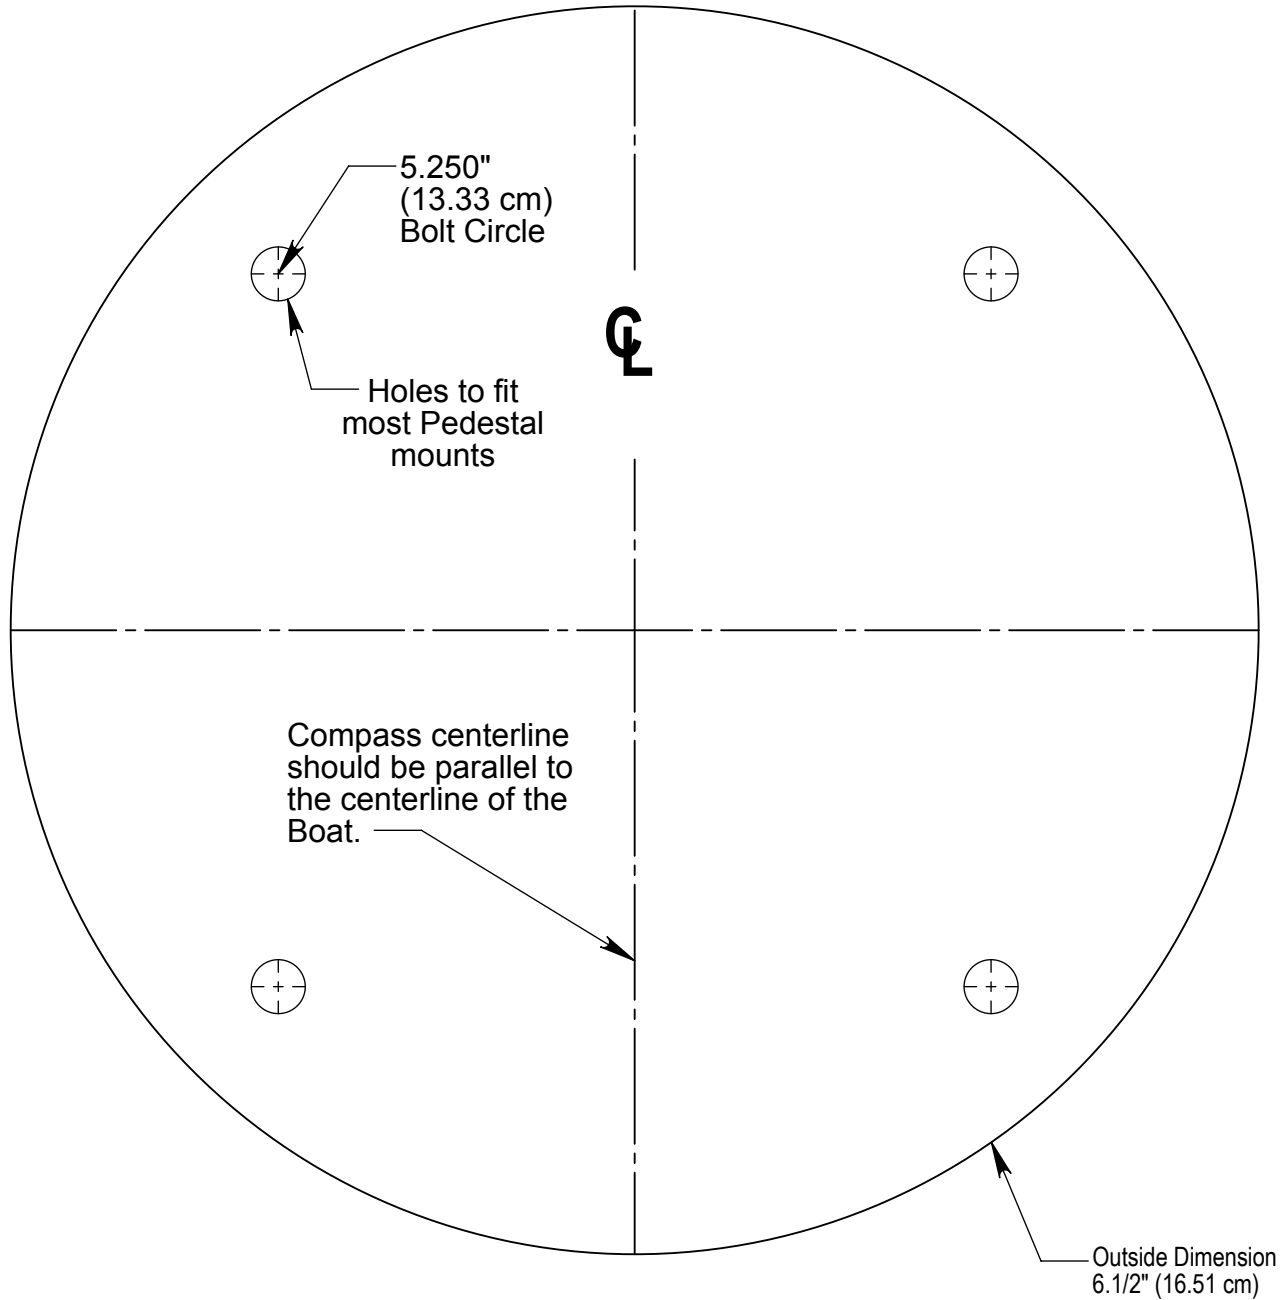

Forward  
(Bow)

**RITCHIE**<sup>®</sup>

Mounting Template for  
the DNB-200, DNP-200, DNW-200  
DNB-203, DNP-203 & DNW-203

Part # NV-0075  
Rev D 6/06