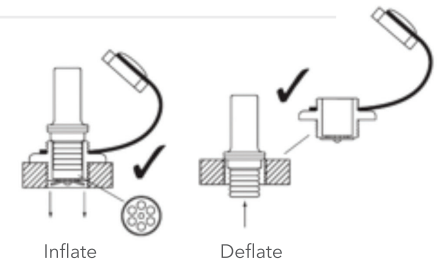

With many valve options, you will be able to inflate/deflate almost any inflatable product with no effort and in no time at all.

Thick section rubber valve

Ensure adaptor prongs open valve

Plastic PVC valve

Ensure valve opens

Thin section rubber valve

This type of valve is opened by the air flow of the High Speed Inflator

Sprung load valve

Cross member within adaptor opens valve

Model

Air Flow

Pressure