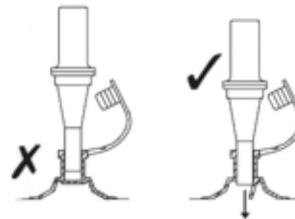

SPECIFICATIONS

Rule No.	Description	UPC
iD20	Inflator/Deflator, 12 Volts	042237-109941
iD20K	Adaptor Kit	042237-109958

Model iD20

VALVE ASSEMBLES

Typical valve assemblies showing the correct use of the adaptor.

With many valve options, you will be able to inflate/deflate almost any inflatable product with no effort and in no time at all.

Thick section rubber valve

Ensure adaptor prongs open valve

Plastic PVC valve

Ensure valve opens

Thin section rubber valve

This type of valve is opened by the air flow of the High Speed Inflator

Sprung load valve

Cross member within adaptor opens valve

Model

Air Flow

Pressure