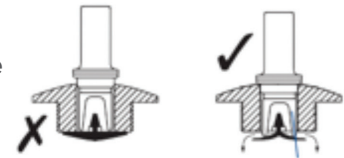

With many valve options, you will be able to inflate/deflate almost any inflatable product with no effort and in no time at all.

Thick section rubber valve

Ensure adaptor prongs open valve

Plastic PVC valve

Ensure valve opens

Thin section rubber valve

This type of valve is opened by the air flow of the High Speed Inflator

Sprung load valve

Cross member within adaptor opens valve

Model

Air Flow

Pressure