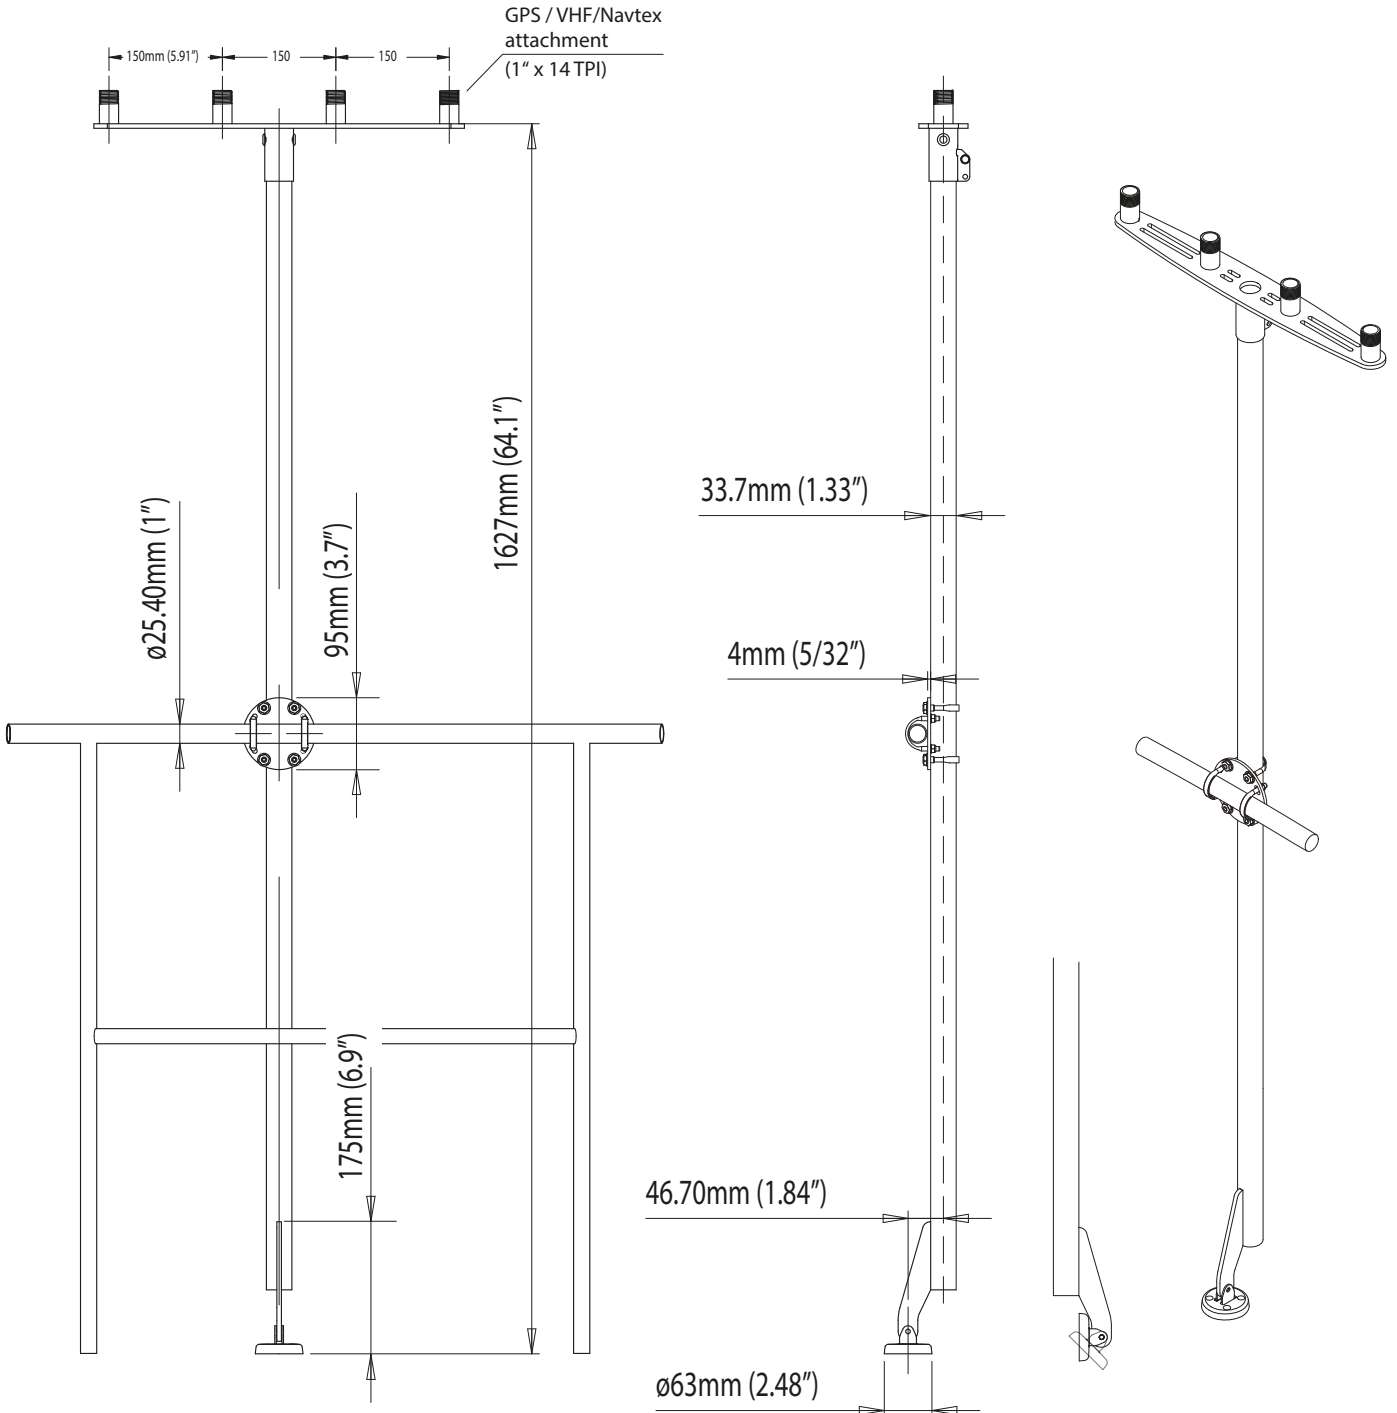

T-Pole

For help & information
email: technical@scanstrut.com
tel: +44 (0) 1803 863800

SCANSTRUT
designed for life at sea