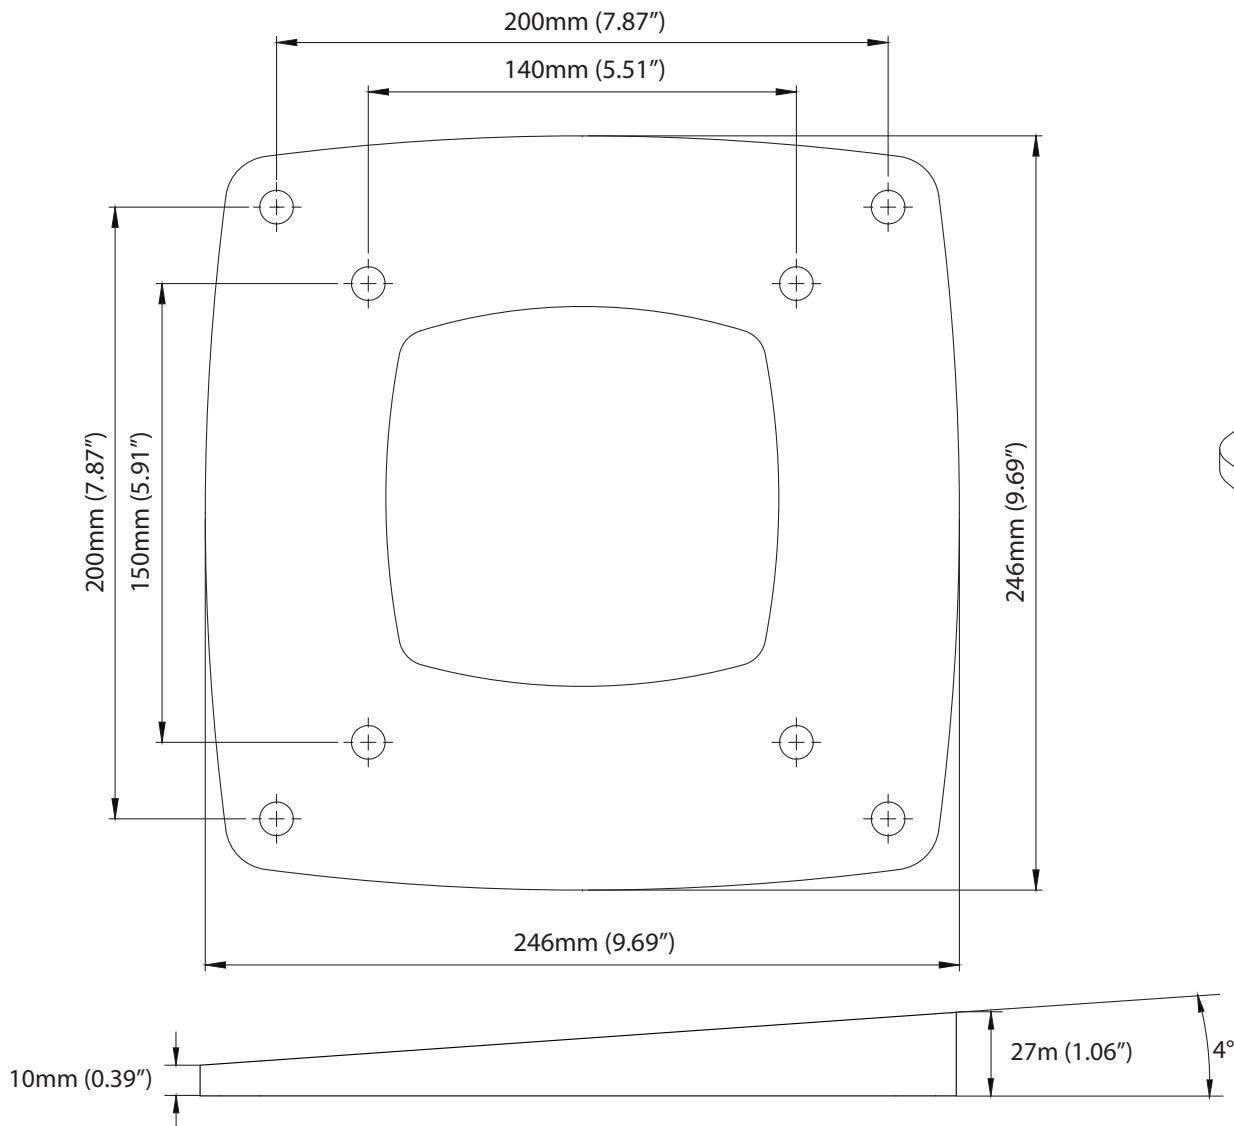

4° Wedge for Direct Open Array Mount - **WD-OPNARY-01**

For help & information
email: technical@scanstrut.com
tel: +44 (0) 1803 863800

SCANSTRUT
designed for life at sea