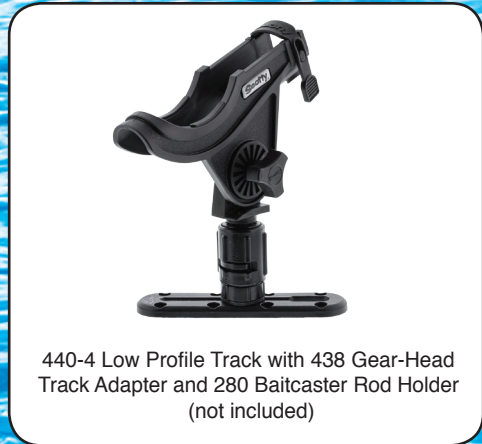

## 440 Low Profile Track

Scotty's New Low Profile Track is made from corrosion proof high strength composite material that will last a lifetime. The lowest profile track on the market and a top load design allows for quick and easy setup of all your Scotty accessories. Install Scotty's Low Profile Track on your kayak, canoe, or any other watercraft. Slide the Scotty 438 Gear-Head Track Adapter into the track, click in your favorite Scotty rod holder or accessory and start fishing.

### 440BK-4 Low Profile Track

Dimensions: 1 3/4" wide x 3/8" tall x 7" long (4" usable track)

440-4 Low Profile Track with 438 Gear-Head Track Adapter and 311 Cup Holder (not included)

### 440BK-8 Low Profile Track

Dimensions: 1 3/4" wide x 3/8" tall x 10 3/4" long (8" usable track)

440BK - 4 UPC: 0 62017 00440 2  
440BK - 8 UPC: 0 62017 20440 6

Works in conjunction with the 438 Gear-Head Track Adapter (not included)

440-8 Low Profile Track with 438 Gear-Head Track Adapter, 280 Baitcaster Rod Holder, 135 Portable Camera Mount (not included)

440-4 Low Profile Track with 438 Gear-Head Track Adapter and 280 Baitcaster Rod Holder (not included)