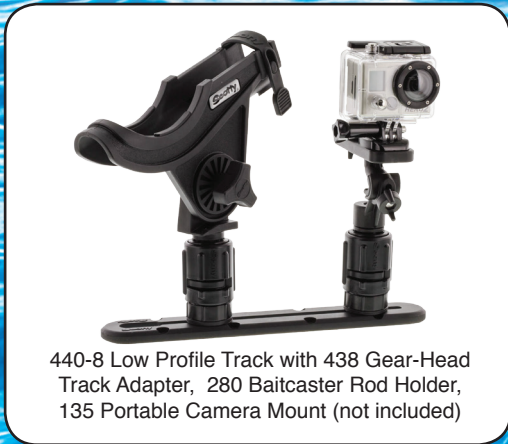

## 440 Low Profile Track

Scotty's New Low Profile Track is made from corrosion proof high strength composite material that will last a lifetime. The lowest profile track on the market and a top load design allows for quick and easy setup of all your Scotty accessories. Install Scotty's Low Profile Track on your kayak, canoe, or any other watercraft. Slide the Scotty 438 Gear-Head Track Adapter into the track, click in your favorite Scotty rod holder or accessory and start fishing.

### 440BK-4 Low Profile Track

Dimensions: 1 3/4" wide x 3/8" tall x 7" long (4" usable track)

440-4 Low Profile Track with 438 Gear-Head Track Adapter and 311 Cup Holder (not included)

### 440BK-8 Low Profile Track

Dimensions: 1 3/4" wide x 3/8" tall x 10 3/4" long (8" usable track)

440BK - 4 UPC: 0 62017 00440 2  
440BK - 8 UPC: 0 62017 20440 6

Works in conjunction with the 438 Gear-Head Track Adapter (not included)

440-8 Low Profile Track with 438 Gear-Head Track Adapter, 280 Baitcaster Rod Holder, 135 Portable Camera Mount (not included)

440-4 Low Profile Track with 438 Gear-Head Track Adapter and 280 Baitcaster Rod Holder (not included)