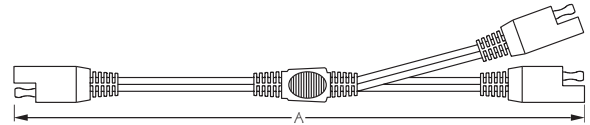

Bulk	Display	A (Length)	Volts	Max Amps	Wire Gauge	Wt.(lb.)	Std. Pack
n/a	426920-1	12"	12-24	20A @ 12V	14 AWM	.15	10 ea

SAE type Polarized Electrical Connector is a two-prong plug and socket Y-splitter connector set. 14-gauge duplex wire. Maximum: 20A @ 12VDC.

⚠WARNING: Cancer and Reproductive Harm - www.P65Warnings.ca.gov