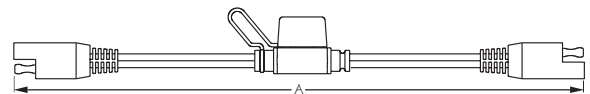

SAE POWER CABLE ATO/ATC INLINE FUSE HOLDER

Injection Molded PVC

Bulk	Display	A (Length)	Volts	Max Amps	Wire Gauge	Wt.(lb.)	Std. Pack
n/a	426925-1	12"	12-24	20A @ 12V	14 AWM	.15	10 ea

SAE type Polarized Electrical Connector is a two-prong plug and socket connector set. Features an ATO/ATC inline fuse holder (fuse not included). 14-gauge duplex wire. Maximum: 20A @ 12VDC.

⚠WARNING: Cancer and Reproductive Harm - www.P65Warnings.ca.gov