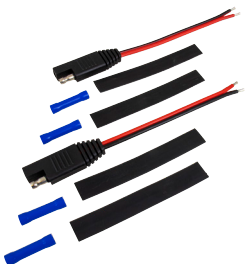

SAE type Polarized Electrical Connector is a two-prong plug and socket Y-splitter connector set. 14-gauge duplex wire. Maximum: 20A @ 12VDC.

⚠WARNING: Cancer and Reproductive Harm - www.P65Warnings.ca.gov

SAE POWER CABLE ATO/ATC INLINE FUSE HOLDER

Injection Molded PVC

| Bulk | Display | A (Length) | Volts | Max Amps | Wire Gauge | Wt.(lb.) | Std. Pack |
|------|----------|------------|-------|-----------|------------|----------|-----------|
| n/a | 426925-1 | 12" | 12-24 | 20A @ 12V | 14 AWM | .15 | 10 ea |

SAE type Polarized Electrical Connector is a two-prong plug and socket connector set. Features an ATO/ATC inline fuse holder (fuse not included). 14-gauge duplex wire. Maximum: 20A @ 12VDC.

⚠WARNING: Cancer and Reproductive Harm - www.P65Warnings.ca.gov

SAE type Polarized Electrical Plug Kit is a two-prong plug and socket connector set. 14-gauge lead wire with bullet-type contact pins. Includes two plugs, four heat shrink tubes, and four butt connectors allowing you to customize your set per application. Maximum: 20A @ 12VDC.