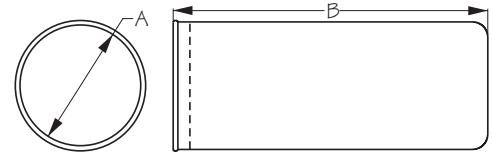

DECK PLATE BAG

Nylon/Stainless Steel Ring

| Bulk | Display | A | B | Wt.(lb.) | Std. Pack |
|------|-----------|----|-----|----------|-----------|
| n/a | 337149R-1 | 4" | 10" | .12 | 10 ea |
| n/a | 337159R-1 | 5" | 10" | .14 | 10 ea |
| n/a | 337169R-1 | 6" | 10" | .16 | 10 ea |
| n/a | 337189R-1 | 8" | 10" | .18 | 10 ea |

Great for keeping your valuables dry while paddling. Fits all Sea-Dog® Deck Plates with Internal Collar. High visibility red color.

SAE POWER CABLE

Injection Molded PVC

| Bulk | Display | A (Length) | Volts | Max Amps | Wire Gauge | Wt.(lb.) | Std. Pack |
|------|----------|------------|-------|-----------|------------|----------|-----------|
| n/a | 426901-1 | 12" | 12-24 | 20A @ 12V | 14 AWM | .11 | 10 ea |
| n/a | 426903-1 | 36" | 12-24 | 20A @ 12V | 14 AWM | .17 | 10 ea |
| n/a | 426906-1 | 72" | 12-24 | 20A @ 12V | 14 AWM | .26 | 5 ea |
| n/a | 426912-1 | 144" | 12-24 | 20A @ 12V | 14 AWM | .44 | 5 ea |