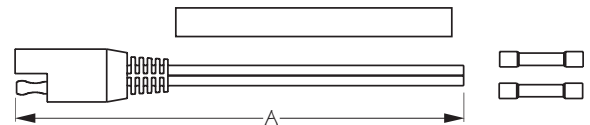

Bulk	Display	A (Length)	Volts	Max Amps	Wire Gauge	Wt.(lb.)	Std. Pack
n/a	426930-1	6"	12-24	20A @ 12V	14 AWM	.08	10 ea

SAE type Polarized Electrical Plug Kit is a two-prong plug and socket connector set. 14-gauge lead wire with bullet-type contact pins. Includes two plugs, four heat shrink tubes, and four butt connectors allowing you to customize your set per application. Maximum: 20A @ 12VDC.

⚠WARNING: Cancer and Reproductive Harm - www.P65Warnings.ca.gov