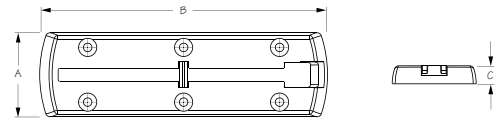

PULL-UP STRAP HANDLE KIT

Nylon/Stainless Steel

Bulk	Display	Description	Fasteners Included	Wt.(lb.)	Std. Pack
n/a	736470-9	Pull-up Strap Handle Kit	Yes	.75	5 kits

Whether you are looking to fish from a standing position on your sit-on-top kayak, or just need a little assistance getting out of the boat, the Pull-Up Strap Handle Kit can be easily installed on any kayak. Kit includes: Webbing w/ grab loop - 74" X 1" (1), 1" webbing slide (1), stainless steel eye strap (1), 10-32 X 3/4" OH machine screws (2), 10-32 Nyloc nuts (2), and #10 fender washers (2). Constructed of nylon with stainless steel hardware.

4" TRACK KIT

Polycarbonate

Bulk	Display	A	B	C	D	Color	Fastener	Wt.(lb.)	Std. Pack
n/a	738504-9	1-1/4"	3-1/4"	2"	4"	Black	#8 PH	.10	10 kits

This 4" Track features an industry standard groove for versatile mounting of all your paddling and fishing gear. Proudly constructed in the USA of black polycarbonate. Kit includes: 4" track (1), 8-32 X 1" PH machine screws (4), #8 Nyloc nuts (4), #8 FH washers (4), and #8-32 well nuts (4).

⚠WARNING: Cancer and Reproductive Harm - www.P65Warnings.ca.gov

6" TRACK KIT

Polycarbonate

Bulk	Display	A	B	C	Color	Fastener	Wt.(lb.)	Std. Pack
n/a	738506-9	1-3/4"	6"	3/8"	Black	#8 PH	.10	10 kits

This 6" Track features an industry standard groove for versatile mounting of all your paddling and fishing gear. Proudly constructed in the USA of black polycarbonate. Kit includes: 6" track (1), 8-32 X 3/4" PH machine screws (6), #8 Nyloc nuts (6), #8 FH washers (6), and #8-32 well nuts (6).