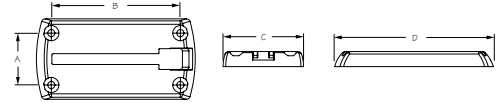

PULL-UP STRAP HANDLE KIT

Nylon/Stainless Steel

Bulk	Display	Description	Fasteners Included	Wt.(lb.)	Std. Pack
n/a	736470-9	Pull-up Strap Handle Kit	Yes	.75	5 kits

Whether you are looking to fish from a standing position on your sit-on-top kayak, or just need a little assistance getting out of the boat, the Pull-Up Strap Handle Kit can be easily installed on any kayak. Kit includes: Webbing w/ grab loop - 74" X 1" (1), 1" webbing slide (1), stainless steel eye strap (1), 10-32 X 3/4" OH machine screws (2), 10-32 Nyloc nuts (2), and #10 fender washers (2). Constructed of nylon with stainless steel hardware.

4" TRACK KIT

Polycarbonate

Bulk	Display	A	B	C	D	Color	Fastener	Wt.(lb.)	Std. Pack
n/a	738504-9	1-1/4"	3-1/4"	2"	4"	Black	#8 PH	.10	10 kits

This 4" Track features an industry standard groove for versatile mounting of all your paddling and fishing gear. Proudly constructed in the USA of black polycarbonate. Kit includes: 4" track (1), 8-32 X 1" PH machine screws (4), #8 Nyloc nuts (4), #8 FH washers (4), and #8-32 well nuts (4).

⚠WARNING: Cancer and Reproductive Harm - www.P65Warnings.ca.gov

6" TRACK KIT

Polycarbonate

Bulk	Display	A	B	C	Color	Fastener	Wt.(lb.)	Std. Pack
n/a	738506-9	1-3/4"	6"	3/8"	Black	#8 PH	.10	10 kits

This 6" Track features an industry standard groove for versatile mounting of all your paddling and fishing gear. Proudly constructed in the USA of black polycarbonate. Kit includes: 6" track (1), 8-32 X 3/4" PH machine screws (6), #8 Nyloc nuts (6), #8 FH washers (6), and #8-32 well nuts (6).