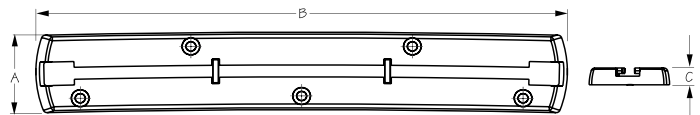

4" TRACK KIT

Polycarbonate

Bulk	Display	A	B	C	D	Color	Fastener	Wt.(lb.)	Std. Pack
n/a	738504-9	1-1/4"	3-1/4"	2"	4"	Black	#8 PH	.10	10 kits

This 4" Track features an industry standard groove for versatile mounting of all your paddling and fishing gear. Proudly constructed in the USA of black polycarbonate. Kit includes: 4" track (1), 8-32 X 1" PH machine screws (4), #8 Nyloc nuts (4), #8 FH washers (4), and #8-32 well nuts (4).

⚠WARNING: Cancer and Reproductive Harm - www.P65Warnings.ca.gov

6" TRACK KIT

Polycarbonate

Bulk	Display	A	B	C	Color	Fastener	Wt.(lb.)	Std. Pack
n/a	738506-9	1-3/4"	6"	3/8"	Black	#8 PH	.10	10 kits

This 6" Track features an industry standard groove for versatile mounting of all your paddling and fishing gear. Proudly constructed in the USA of black polycarbonate. Kit includes: 6" track (1), 8-32 X 3/4" PH machine screws (6), #8 Nyloc nuts (6), #8 FH washers (6), and #8-32 well nuts (6).

⚠WARNING: Cancer and Reproductive Harm - www.P65Warnings.ca.gov

12" CURVED TRACK KIT

Polycarbonate

Bulk	Display	A	B	C	Color	Fastener	Wt.(lb.)	Std. Pack
n/a	738512-9	1-3/4"	12"	3/8"	Black	#8 PH	.10	10 kits