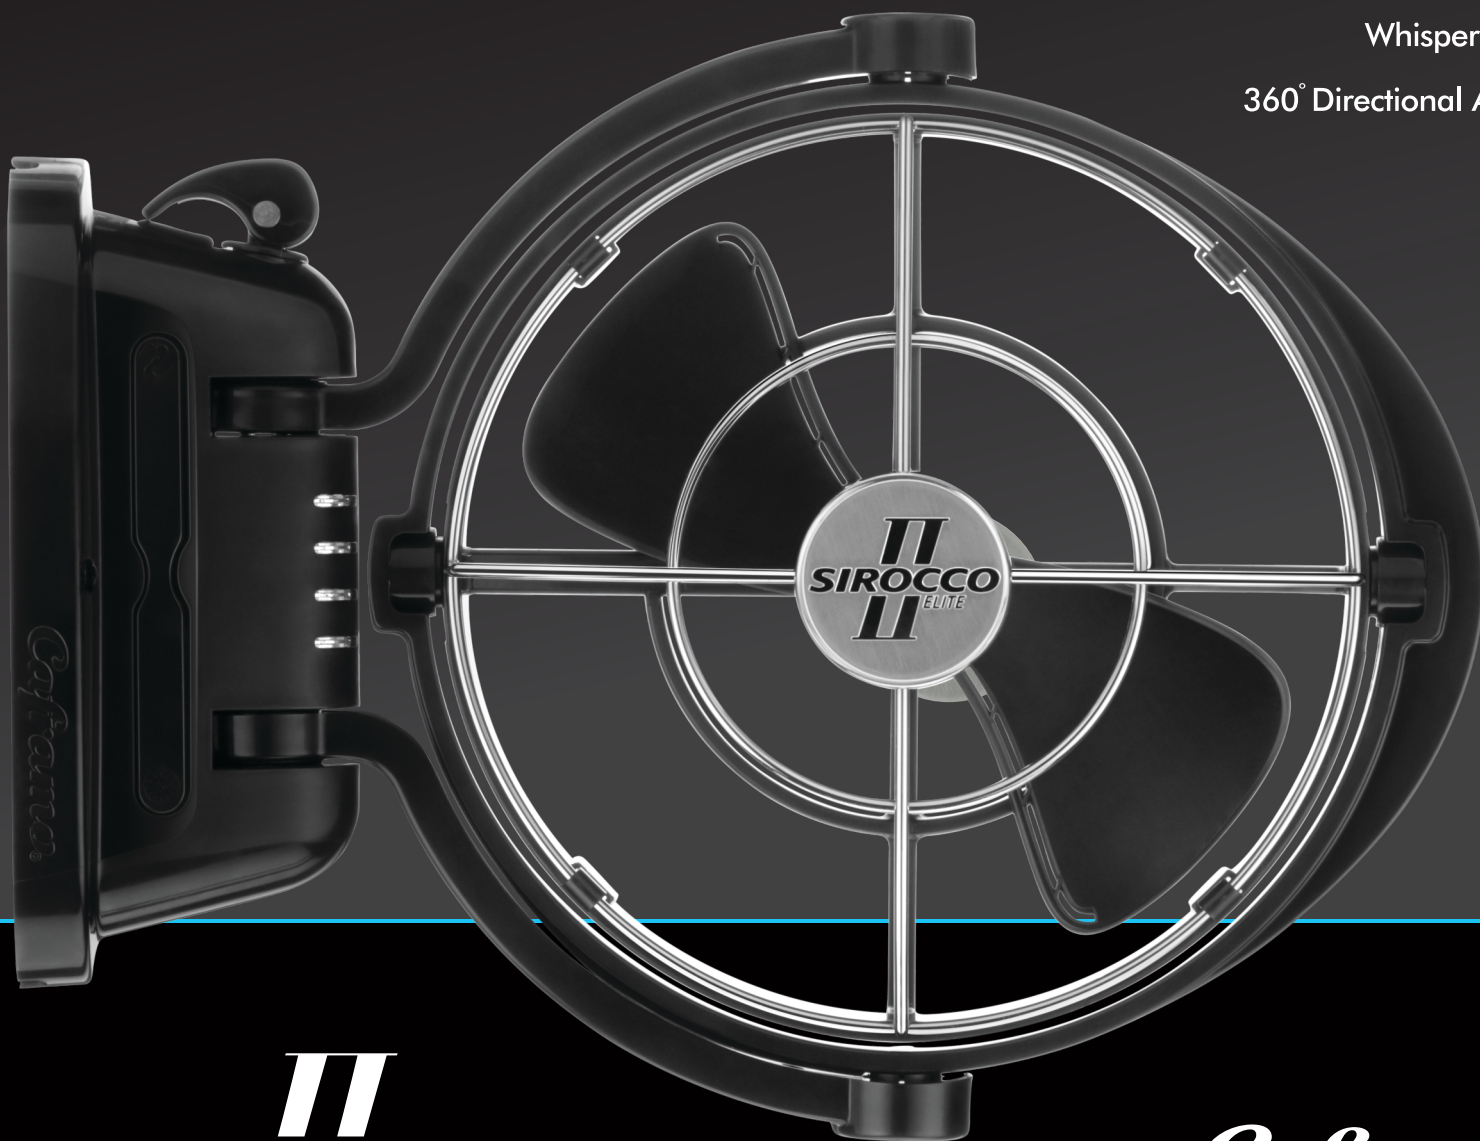

# Introducing the Sirocco II *Elite*.

This revolutionary cabin fan is the finest in its class.

Brushless Motor Delivers 30%  
More Airflow and 4x Fan Life\*

4 Year Warranty

Whisper-Quiet

360° Directional Airflow

# II SIROCCO II ELITE

Premium design with stainless steel grill and centre badge

Gimbaled design for 360° directional airflow with 4 speeds

Auto shutoff with 4 timer settings of 3, 6, 9 or 12 hours

The Sirocco II *Elite* is the world's first brushless DC cabin fan. Compared to the Sirocco II and other fans with conventional motors, the *Elite's* motor is designed to last up to four times as long. In addition to exceptional longevity, the fan offers an unmatched combination of build quality, airflow, whisper-quiet operation, and a four year warranty. Beyond performance, the attractively designed *Elite* will make a statement of sophistication in any galley, salon, or stateroom.