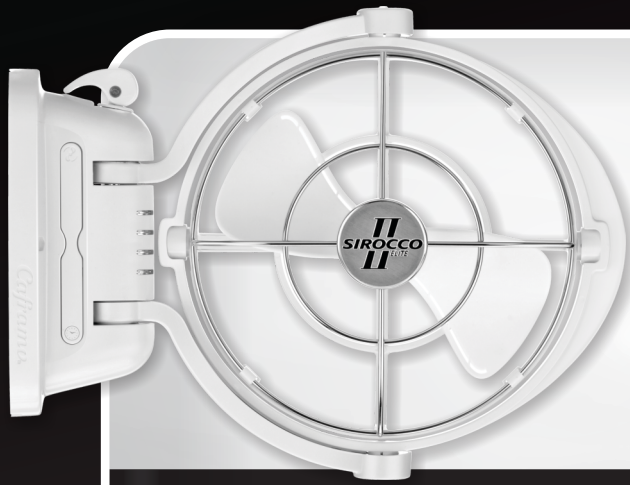

# Introducing the Sirocco II *Elite*.

This revolutionary cabin fan is the finest in its class.

Brushless Motor Delivers 30%  
More Airflow and 4x Fan Life\*

4 Year Warranty

Whisper-Quiet

360° Directional Airflow

# II SIROCCO II ELITE

Premium design with stainless steel grill and centre badge

Gimbaled design for 360° directional airflow with 4 speeds

Auto shutoff with 4 timer settings of 3, 6, 9 or 12 hours

The Sirocco II *Elite* is the world's first brushless DC cabin fan. Compared to the Sirocco II and other fans with conventional motors, the *Elite's* motor is designed to last up to four times as long. In addition to exceptional longevity, the fan offers an unmatched combination of build quality, airflow, whisper-quiet operation, and a four year warranty. Beyond performance, the attractively designed *Elite* will make a statement of sophistication in any galley, salon, or stateroom.