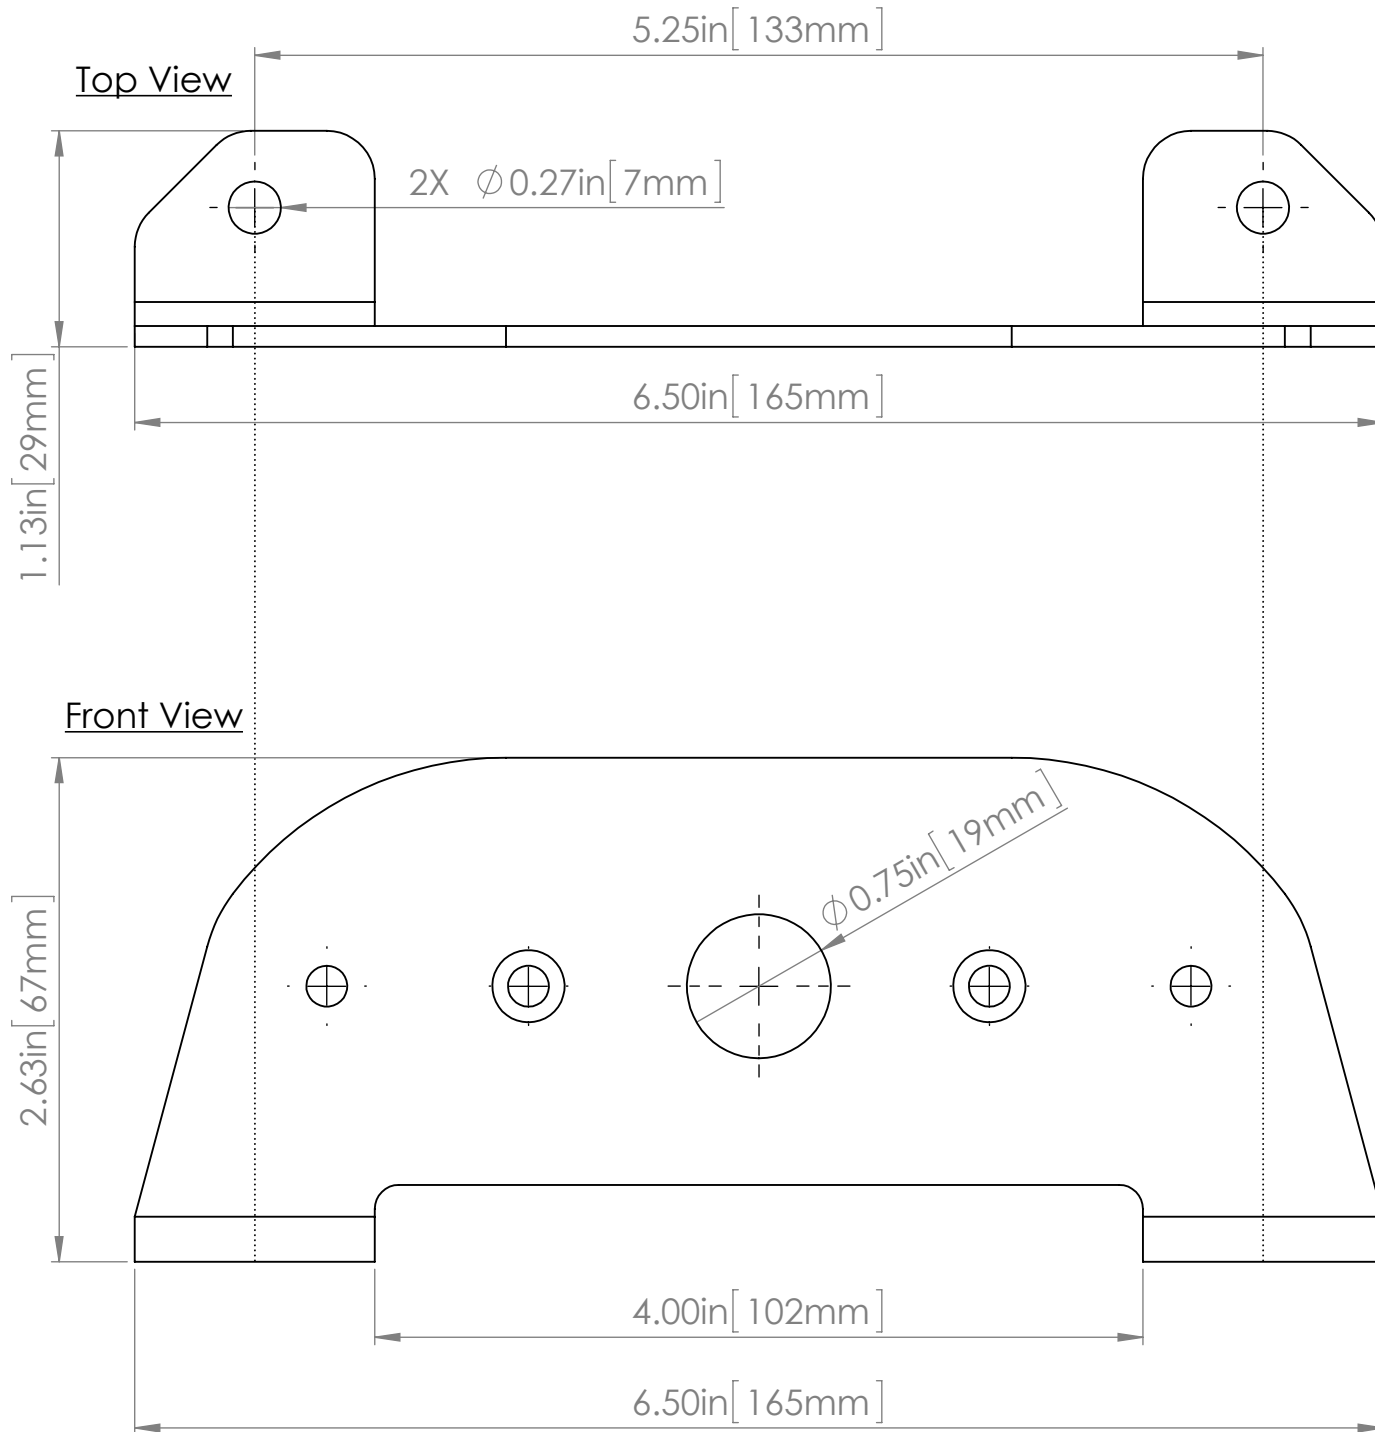

Material: 316 Stainless Steel

SCALE 1:2

Trim Tab Bracket for SC-4 Installation Diagram

SCALE 1:1