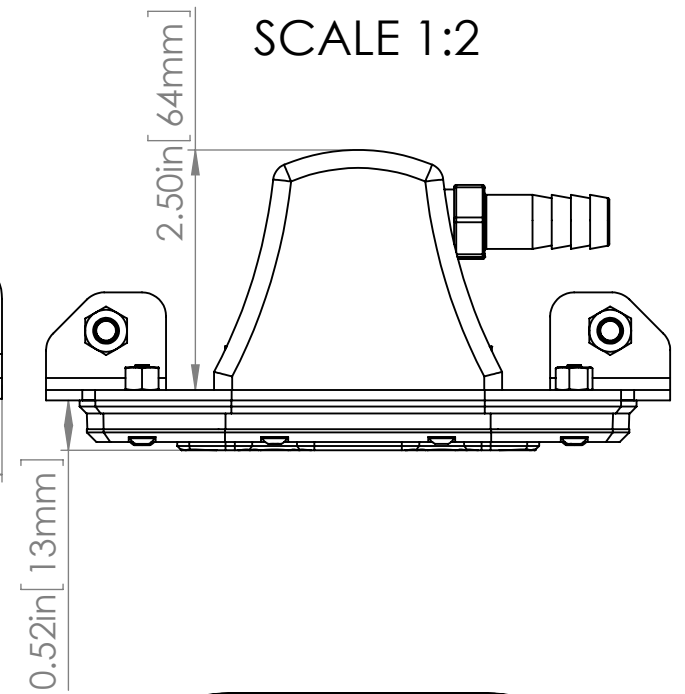

Material: 316 Stainless Steel

SCALE 1:2

Trim Tab Bracket for SC-4 Installation Diagram

SCALE 1:1