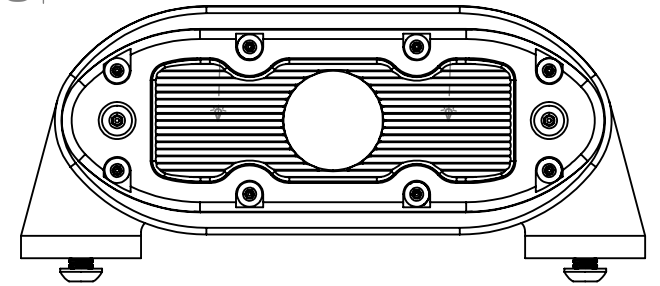

Material: 316 Stainless Steel

SCALE 1:2

Trim Tab Bracket for SC-4 Installation Diagram

SCALE 1:1