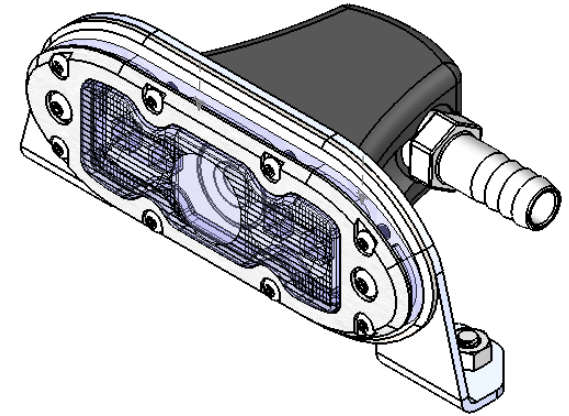

Material: 316 Stainless Steel

SCALE 1:2

Trim Tab Bracket for SC-4 Installation Diagram

SCALE 1:1