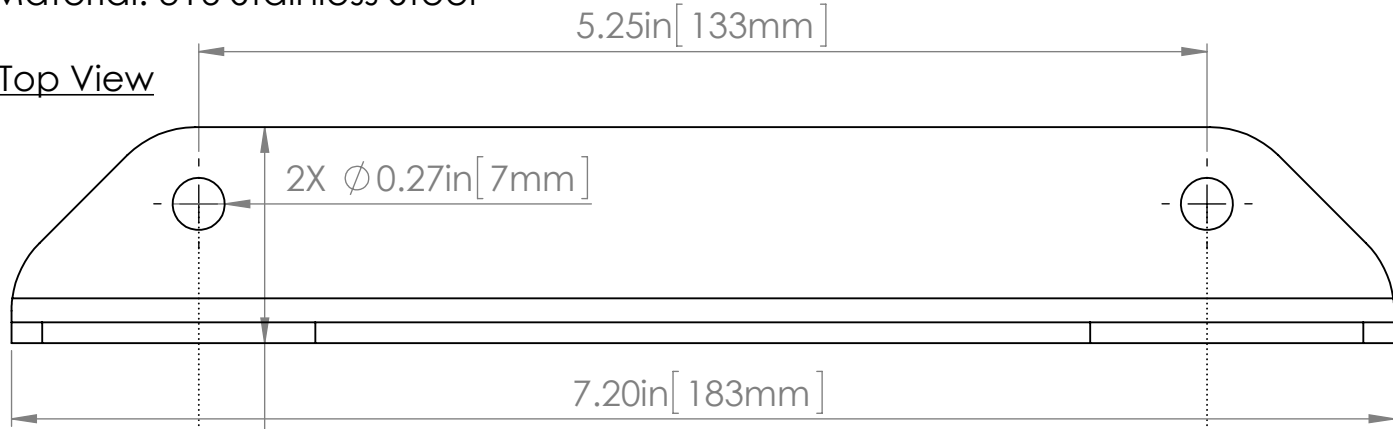

Material: 316 Stainless Steel

Top View

Front View

SCALE 1:1

SCALE 1:2

Trim Tab Bracket for SC-6 Installation Diagram