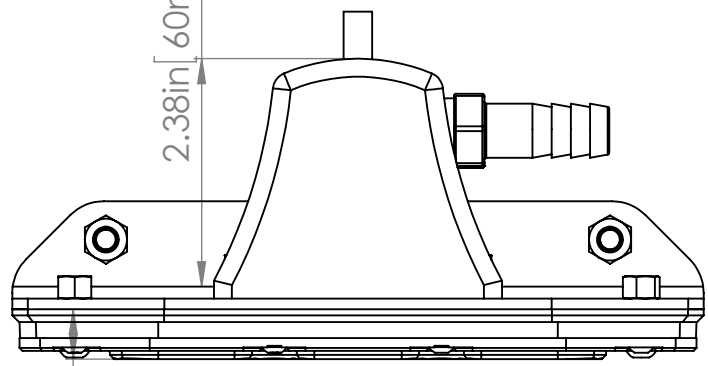

Material: 316 Stainless Steel

Top View

Front View

SCALE 1:1

SCALE 1:2

Trim Tab Bracket for SC-6 Installation Diagram