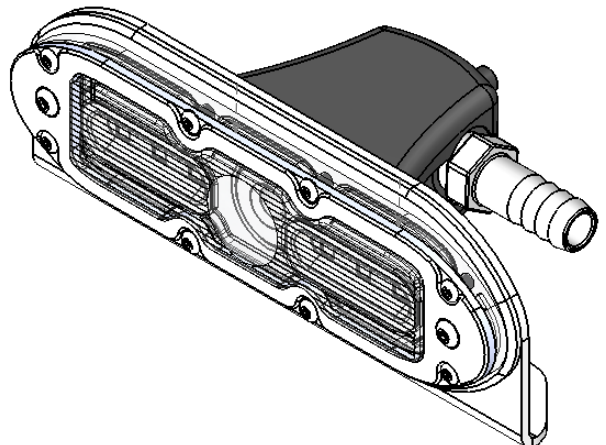

Material: 316 Stainless Steel

Top View

Front View

SCALE 1:1

SCALE 1:2

Trim Tab Bracket for SC-6 Installation Diagram