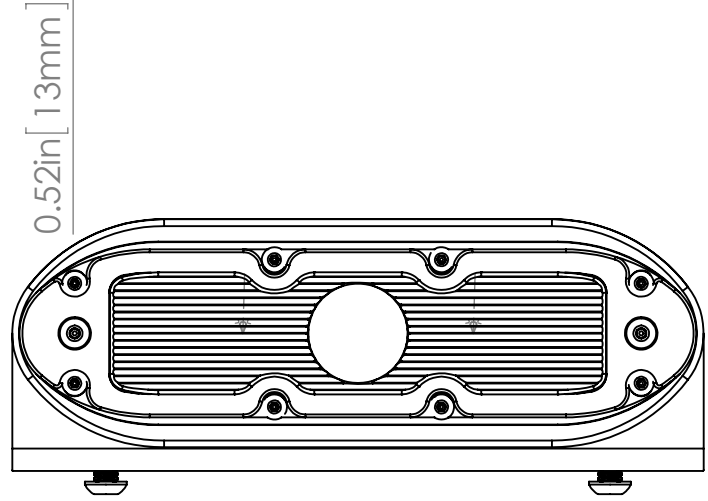

Material: 316 Stainless Steel

Top View

Front View

SCALE 1:1

SCALE 1:2

Trim Tab Bracket for SC-6 Installation Diagram