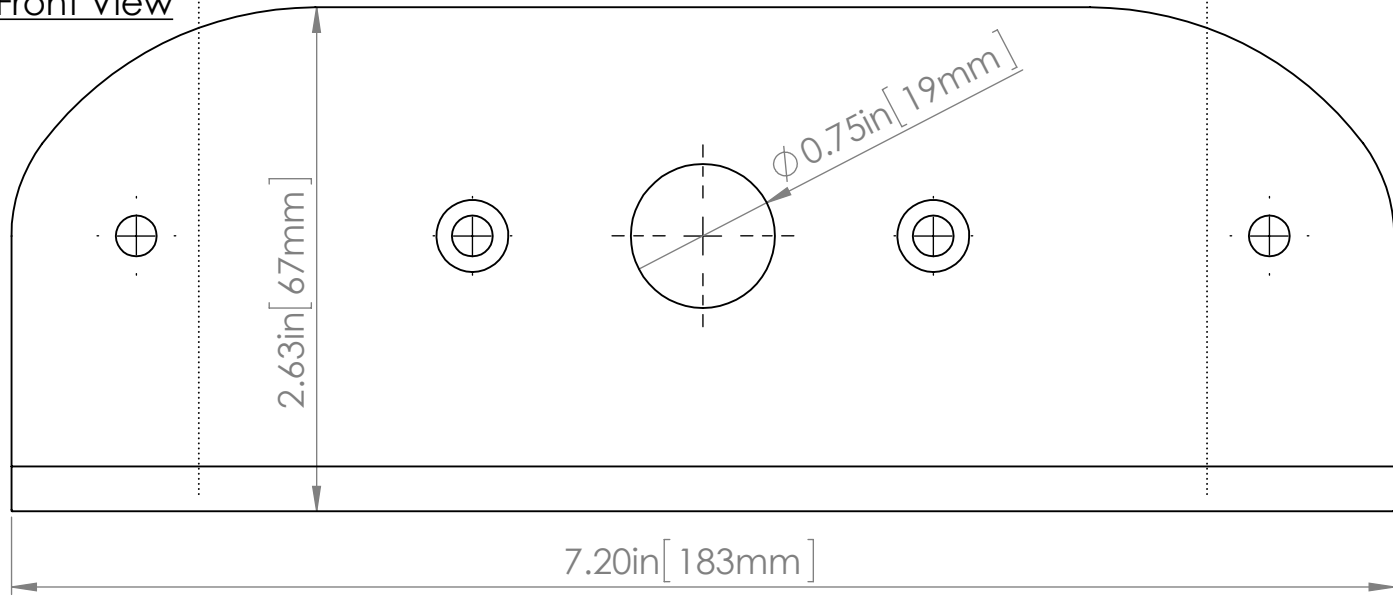

Material: 316 Stainless Steel

Top View

Front View

SCALE 1:1

SCALE 1:2

Trim Tab Bracket for SC-6 Installation Diagram