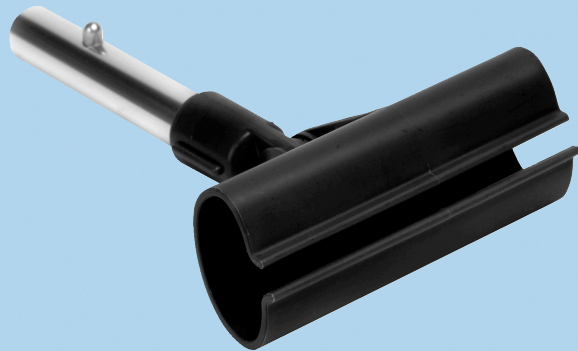

# Quik-Dry® Waterblades

- Soft medical grade silicone molds to curves & contours
- Safely dries painted surfaces, gelcoat, fiberglass, windows, brightwork, showers, & enclosures without scratching
- Dries in 1/3 the time, far quicker than chamois or squeegees
- Patented T-Bar edge dries in one pass leaving the finish dry & streak-free

Quik Dry® Adapter allows you to use the 14" or 18" water blade with any Perfect Pole™ telescoping handle. Dry hard to reach areas like decks, hardtops, roofs, hull sides and more, quickly and easily. Adapter is adjustable to 180°.