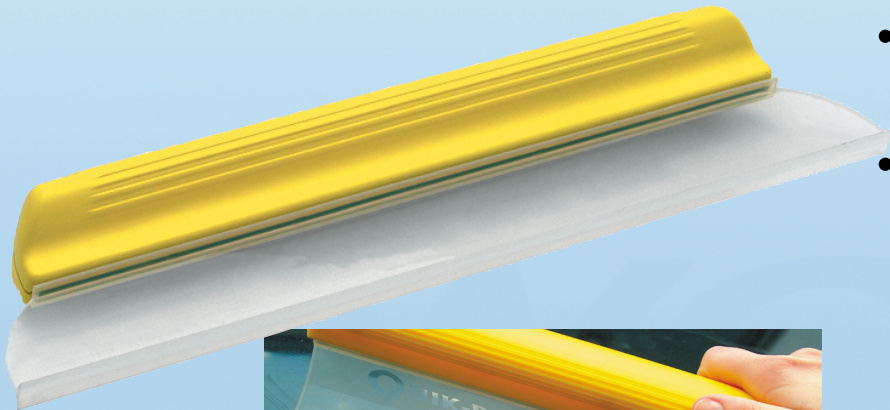

# Quik-Dry® Waterblades

- Soft medical grade silicone molds to curves & contours
- Safely dries painted surfaces, gelcoat, fiberglass, windows, brightwork, showers, & enclosures without scratching
- Dries in 1/3 the time, far quicker than chamois or squeegees
- Patented T-Bar edge dries in one pass leaving the finish dry & streak-free

Quik Dry® Adapter allows you to use the 14" or 18" water blade with any Perfect Pole™ telescoping handle. Dry hard to reach areas like decks, hardtops, roofs, hull sides and more, quickly and easily. Adapter is adjustable to 180°.