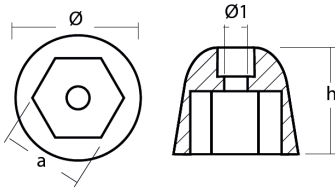

01051

Sidepower - Sleipner - Serie 01051

ZN Zinc Brand: Sidepower - Sleipner

Sidepower - Sleipner propeller nut Ø42 H.34

Product technical specification

COD	kg	lbs		a	h	Ø	Ø1
01051	0.16	0.35	mm	25	34	42	6.50
			inch	0.98	1.34	1.65	0.26

Main features

Catalog page: 186

Original code: 101180

Production method: m

Other information

Barcode: 8033837065043

Boat type: various

Specific: Thruster anodes