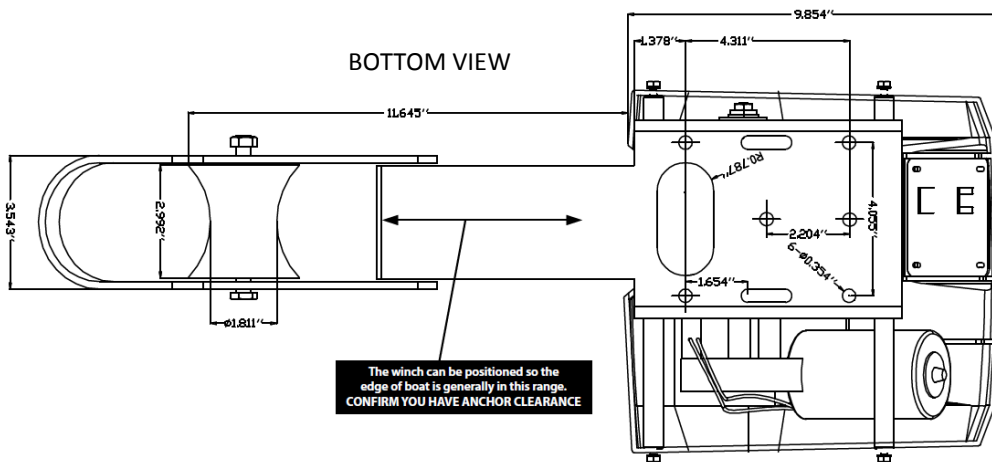

TRAC® Anchor Winch Models

Fisherman 25™

Pontoon 35™ / Coastal 35™

Big Water 45™