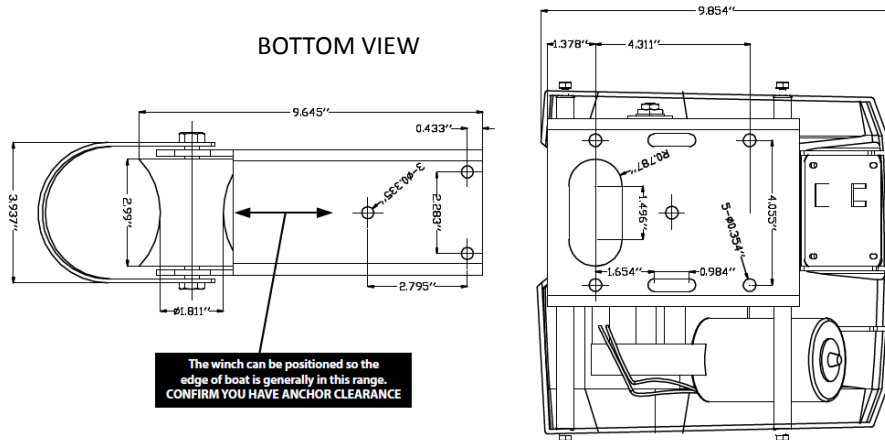

TRAC® Anchor Winch Models

Fisherman 25™

Pontoon 35™ / Coastal 35™

Big Water 45™