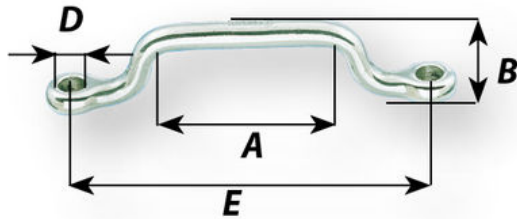

## Webbing eye strap - Dia 5 mm - Spacing: 65 mm

Part #9212

### Description

Drop-forged webbing eye straps with high quality stainless steel (316L)  
 Outstanding strength  
 Specific use for webbing