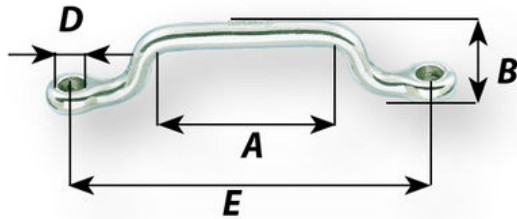

## Webbing eye strap - Dia 5 mm - Spacing: 86 mm

Part #9222

### Description

Drop-forged webbing eye straps with high quality stainless steel (316L)  
Outstanding strength  
Specific use for webbing